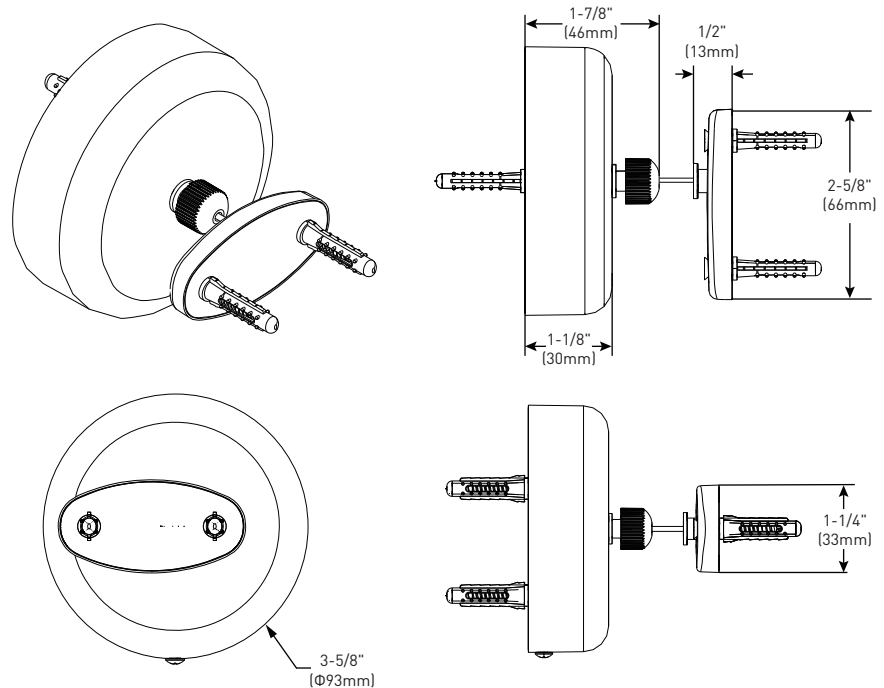

Hotel / Motel Technical Specification

Retractable Clothesline

RR5506

Stock Numbers:

- **RR5506HD-01 – Retractable Clothesline**
Polished Chrome Finish
Locking Nut
Spring Loaded String
- **RR5506HDWB-01 – Retractable Clothesline**
Brown Finish
Locking Nut
Spring Loaded String
- **RR5506HDBL – Retractable Clothesline**
Matte Black Finish
Locking Nut
Spring Loaded String
- **RR5506HDBN – Retractable Clothesline**
Brushed Nickel Finish
Locking Nut
Spring Loaded String

Dimensions:

Materials:

ALL CHROME BATH HARDWARE IS TRIPLE PLATED WITH COPPER, NICKEL AND CHROMIUM FOR LONG LASTING BEAUTY, AND MEET ASTM-B86 STANDARDS.

Retractable Clothesline base is 20 gauge galvanized steel. Wall plate is 16 gauge zinc plated steel. Cover is 23 gauge brass. Cover and flange have a polished brass or polished chrome (triple plated) finish. Cord flange is 21 gauge brass. Spring is type 301 high-tensile stainless strip .008" thick x 1.25" wide. Cord is 10' nylon. Cord knob is nylon.

Installation Instructions:

Mount wall plate vertically keeping the flat side against the wall with hook at bottom, using the two #8 x 1 1/4" roundhead zinc plated steel screws (provided). Mount unit to wall plate and secure with set screw. Install cord flange on opposite wall, with larger opening on top, using two #9 x 3/4" flathead zinc plated screws provided.