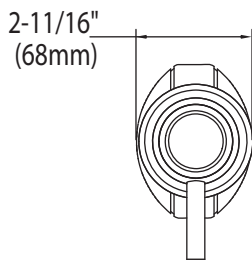

Buy it for looks. Buy it for life.®

Specifications

DESCRIPTION

- Metal construction with various finishes identified by suffix
- For use with S3600 3/4" volume control valve

OPERATION

- Lever style handle operation

ARRIS™
Single Function Flow Valve Trim

Models: TS33003 series

Valve: S3600 (sold separately)

CRITICAL DIMENSIONS

(DO NOT SCALE)

FOR MORE INFORMATION CALL: 1-800-BUY-MOEN

www.moen.com