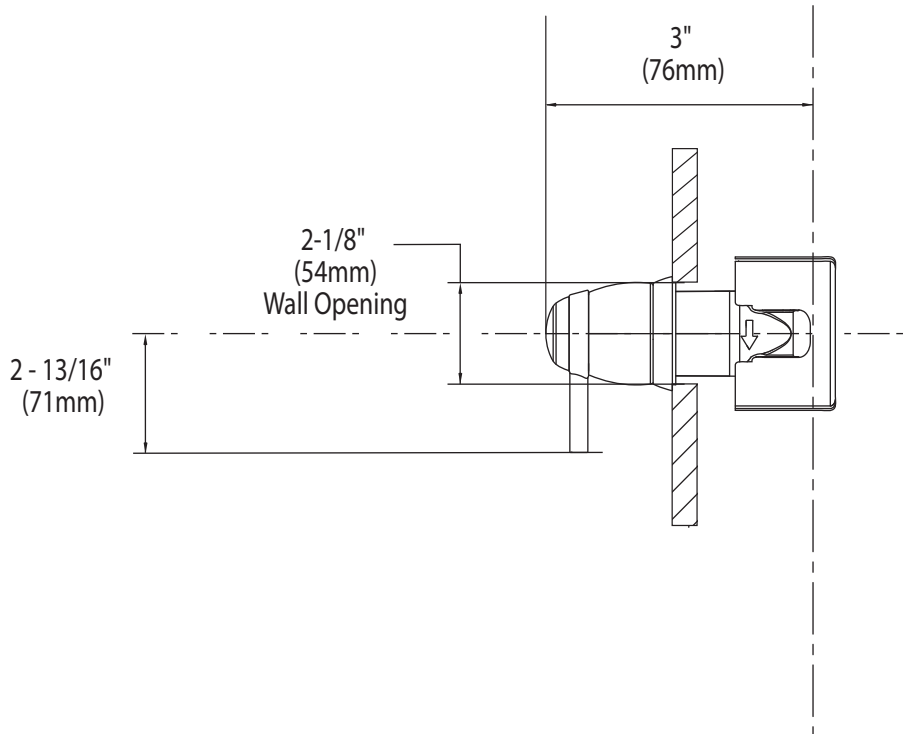

Buy it for looks. Buy it for life.®

Specifications

DESCRIPTION

- Metal construction with various finishes identified by suffix
- For use with S3600 3/4" volume control valve

OPERATION

- Lever style handle operation

ARRIS™
Single Function Flow Valve Trim

Models: TS33003 series

Valve: S3600 (sold separately)

CRITICAL DIMENSIONS

(DO NOT SCALE)

FOR MORE INFORMATION CALL: 1-800-BUY-MOEN

www.moen.com