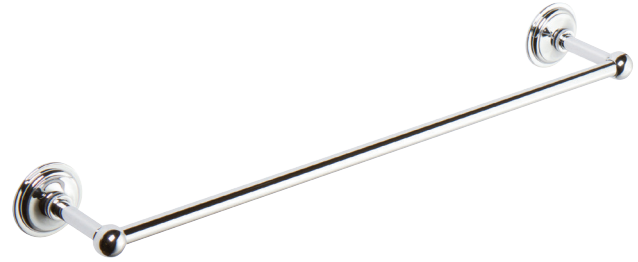

Towel Bar
1600-1250

Features

- Solid brass construction
- Complements Miro product series

Codes / Standards Compliance

Meets or exceeds the following at date of manufacture:

- All applicable US Federal and State material regulations

Colors / Finishes

- 10B: Oil Rubbed Bronze
- 15: Polished Nickel
- 15S: Satin Nickel - PVD
- 26: Polished Chrome
- Other: Refer to the Newport Brass catalog for additional color/finish options.

Specified Model

Model	Description	Colors Finishes				
1600-1250	24" Towel Bar	<input type="checkbox"/> 10B	<input type="checkbox"/> 15	<input type="checkbox"/> 15S	<input type="checkbox"/> 26	<input type="checkbox"/> Other

Product Specification Add "Color / Finish" suffix to Model number, below.

The Towel Bar shall be made of solid brass construction. Towel Bar shall complement Newport Brass Miro product series. Towel Bar shall be Newport Brass Model 1600-1250/____ .