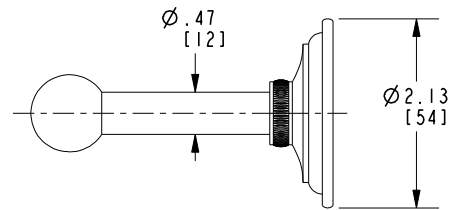

Towel Bar
1600-1250

Features

- Solid brass construction
- Complements Miro product series

Codes / Standards Compliance

Meets or exceeds the following at date of manufacture:

- All applicable US Federal and State material regulations

Model	Description	Colors Finishes				
1600-1250	24" Towel Bar	<input type="checkbox"/> 10B	<input type="checkbox"/> 15	<input type="checkbox"/> 15S	<input type="checkbox"/> 26	<input type="checkbox"/> Other

Product Specification Add "Color / Finish" suffix to Model number, below.

The Towel Bar shall be made of solid brass construction. Towel Bar shall complement Newport Brass Miro product series. Towel Bar shall be Newport Brass Model 1600-1250/____ .

1600-1250

PRODUCT DIMENSIONS *(Units are in inches)*

Miro Towel Bar 1600-1250