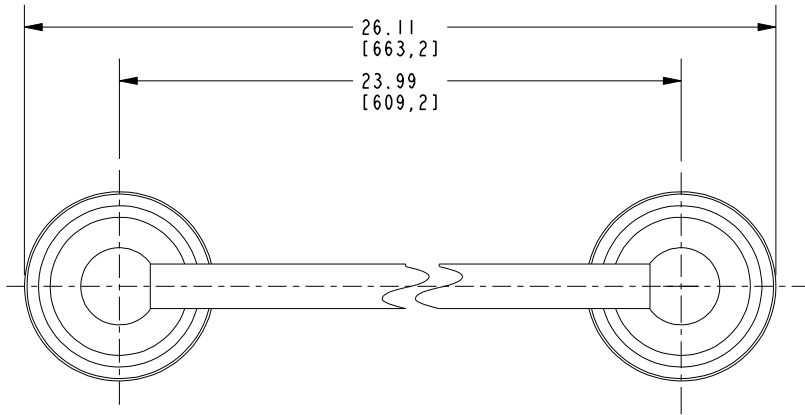

Towel Bar
1600-1250

Features

- Solid brass construction
- Complements Miro product series

Codes / Standards Compliance

Meets or exceeds the following at date of manufacture:

- All applicable US Federal and State material regulations

Model	Description	Colors Finishes				
1600-1250	24" Towel Bar	<input type="checkbox"/> 10B	<input type="checkbox"/> 15	<input type="checkbox"/> 15S	<input type="checkbox"/> 26	<input type="checkbox"/> Other

Product Specification Add "Color / Finish" suffix to Model number, below.

The Towel Bar shall be made of solid brass construction. Towel Bar shall complement Newport Brass Miro product series. Towel Bar shall be Newport Brass Model 1600-1250/____ .

1600-1250

PRODUCT DIMENSIONS *(Units are in inches)*

Miro Towel Bar 1600-1250