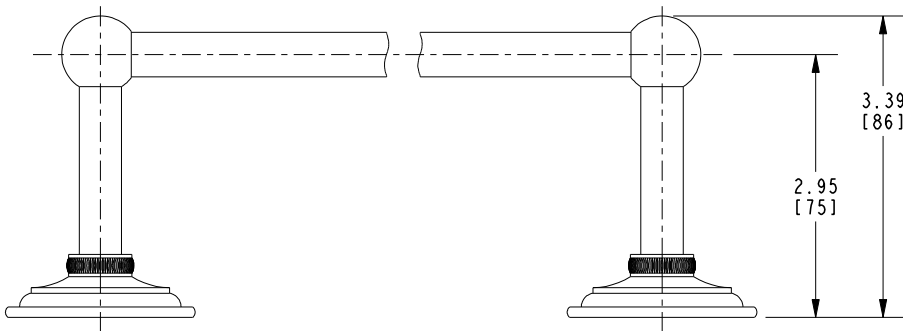

Towel Bar
1600-1250

Features

- Solid brass construction
- Complements Miro product series

Codes / Standards Compliance

Meets or exceeds the following at date of manufacture:

- All applicable US Federal and State material regulations

Model	Description	Colors Finishes				
1600-1250	24" Towel Bar	<input type="checkbox"/> 10B	<input type="checkbox"/> 15	<input type="checkbox"/> 15S	<input type="checkbox"/> 26	<input type="checkbox"/> Other

Product Specification Add "Color / Finish" suffix to Model number, below.

The Towel Bar shall be made of solid brass construction. Towel Bar shall complement Newport Brass Miro product series. Towel Bar shall be Newport Brass Model 1600-1250/____ .

1600-1250

PRODUCT DIMENSIONS *(Units are in inches)*

Miro Towel Bar 1600-1250