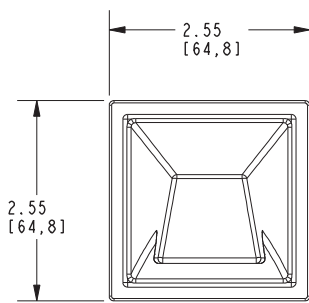

## Features

- Solid brass construction
- 7.92" (20.1 cm) spout length
- 1/2" NPT inlet fitting
- Complements Malvina product series

## Product Specification Add "Color / Finish" suffix to Model number, below.

The Wall-Mounted Tub Spout shall be made of solid brass construction. Tub spout shall have a length of 7.92" (20.1 cm) and incorporate a 1/2" NPT inlet fitting. Tub Spout shall be Newport Brass Model 3-583/\_\_\_\_\_.

## PRODUCT DIMENSIONS *(Units are in inches)*