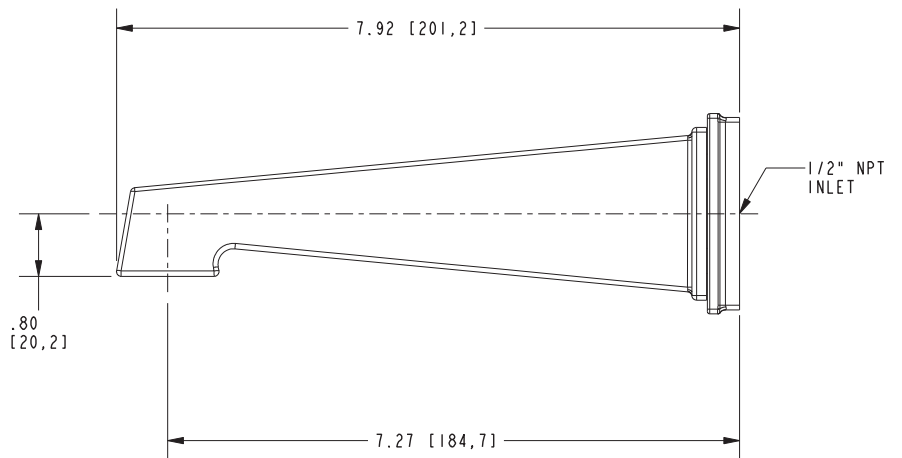

## Features

- Solid brass construction
- 7.92" (20.1 cm) spout length
- 1/2" NPT inlet fitting
- Complements Malvina product series

## Specified Model

Model	Description	Colors   Finishes
3-583	Wall Tub Spout	<input type="checkbox"/> 10B <input type="checkbox"/> 15 <input type="checkbox"/> 15S <input type="checkbox"/> 26 <input type="checkbox"/> Other

## Product Specification Add "Color / Finish" suffix to Model number, below.

The Wall-Mounted Tub Spout shall be made of solid brass construction. Tub spout shall have a length of 7.92" (20.1 cm) and incorporate a 1/2" NPT inlet fitting. Tub Spout shall be Newport Brass Model 3-583/\_\_\_\_\_.

## PRODUCT DIMENSIONS *(Units are in inches)*