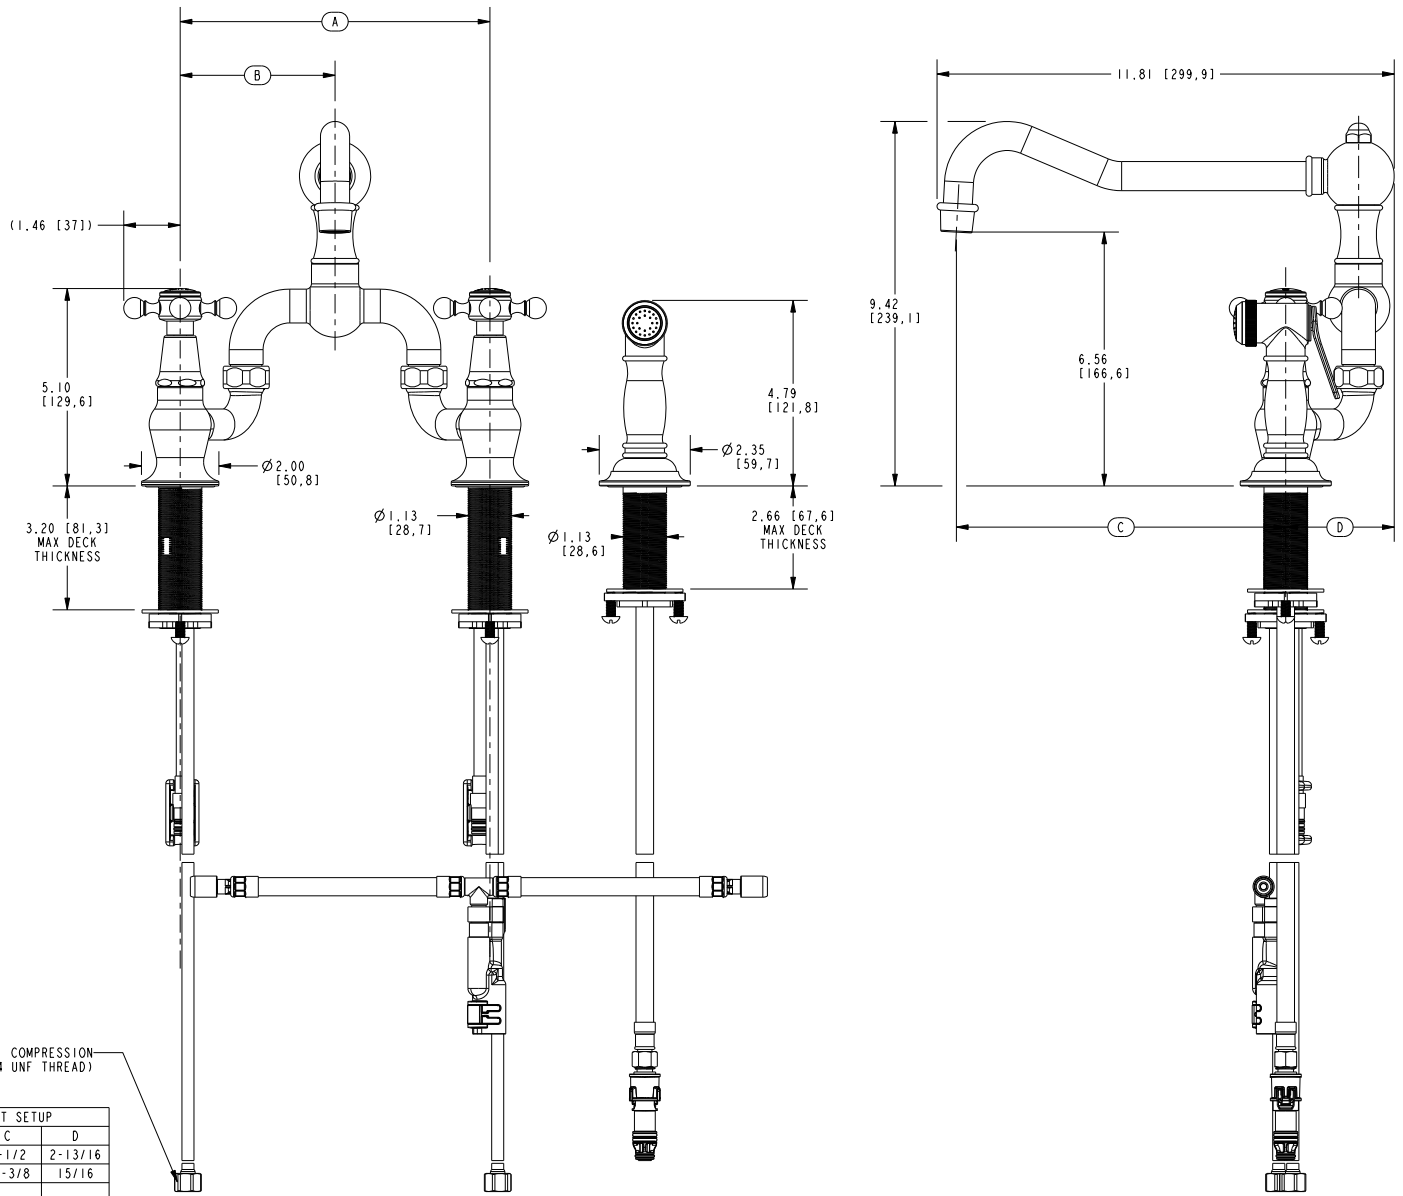

CHESTERFIELD

Features

- Solid brass construction
- Bridge-style brass valve bodies
- Quarter-turn washerless ceramic disc valve cartridges
- Swivel spout assembly
- Solid brass pull-out sidespray assembly
- 6.52" (16.6 cm) spout height at outlet
- 8.51" (21.6 cm) min. to 10.38" (26.4 cm) max. spout reach (c-c)
- For 8.00" (20.3 cm) centers - Maximum 9.62" (24.4 cm)
- ADA Complaint (Handles Only)
- 1.8 GPM (6.8 LPM) Max

Product Specification Add "Color / Finish" suffix to Model number, below.

The Bridge Style Kitchen Faucet with Sidespray shall be made of solid brass construction. Faucet shall incorporate a swivel spout assembly with integral side-spray diverter assembly and feature bridge-style brass valve bodies with quarter-turn washerless ceramic disc valve cartridges. Faucet shall have a 1.8 gallons (6.8 liters) per minute maximum flow rate. Product shall be for 8.00" (20.3 cm) centers - Maximum 9.62" (24.4 cm). Product shall incorporate a 6.52" (16.5 cm) spout height at outlet and an 8.51" (21.6 cm) min. to 10.38" (26.4 cm) max. spout reach (c-c). Faucet shall incorporate traditional cross handles. Bridge-Style Kitchen Faucet with Sidespray shall be Newport Brass Model 9452-1/_____.

9452-1

PRODUCT DIMENSIONS *(Units are in inches)*

Product Dimensions are provided for reference only. For specific product installation guidelines, please reference the Installation Instructions of the product being installed.