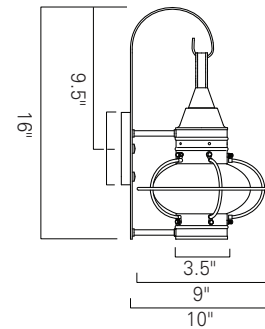

Post and Ceiling also available see 1510, 1511, 1508

Classic Onion Small - 1513
Black (BL) Clear Glass (CL)

Classic Onion Medium - 1512
Gun Metal (GM) Seedy Glass (SE)

Classic Onion
Post & Ceiling Available
See 1510, 1511, 1508
Technical Sheet

Classic Onion Large - 1509
Black (BL) Clear Glass (CL)

Product Name / Model / Dimensions					Finish Options	Glass	Lamping Options
Classic Onion Small - 1513 Classic Onion Medium - 1512 Classic Onion Large - 1509					Standard Copper (CO) Bronze (BR) Gun Metal (GM)	Standard Clear (CL) Seedy (SE)	Standard Incandescent (1) 100 Watt Edison
	Height	Width	Projection	TTO			
1513	16"	9"	10"	9.5"			
1512	18.5"	11.5"	12.5"	12"			
1509	24"	14.5"	15.75"	15.375"			
1513 Backplate 5 H X 4 W 1512 Backplate 6 H X 4.325 W 1509 Backplate 6.625 H X 5.875 W							