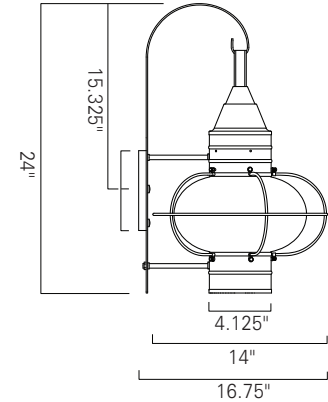

Post and Ceiling also available see 1510, 1511, 1508

Classic Onion Small - 1513
Black (BL) Clear Glass (CL)

Classic Onion Medium - 1512
Gun Metal (GM) Seedy Glass (SE)

Classic Onion
Post & Ceiling Available
See 1510, 1511, 1508
Technical Sheet

Classic Onion Large - 1509
Black (BL) Clear Glass (CL)

Product Name / Model / Dimensions					Finish Options	Glass	Lamping Options
Classic Onion Small - 1513 Classic Onion Medium - 1512 Classic Onion Large - 1509					Standard Copper (CO) Bronze (BR) Gun Metal (GM)	Standard Clear (CL) Seedy (SE)	Standard Incandescent (1) 100 Watt Edison
	Height	Width	Projection	TTO			
1513	16"	9"	10"	9.5"			
1512	18.5"	11.5"	12.5"	12"			
1509	24"	14.5"	15.75"	15.375"			
1513 Backplate 5 H X 4 W 1512 Backplate 6 H X 4.325 W 1509 Backplate 6.625 H X 5.875 W							