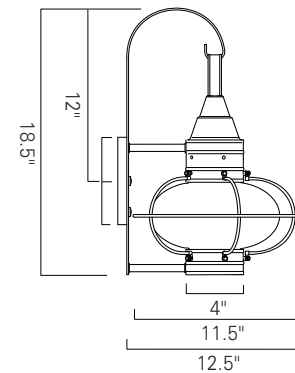

Post and Ceiling also available see 1510, 1511, 1508

Classic Onion Small - 1513
Black (BL) Clear Glass (CL)

Classic Onion Medium - 1512
Gun Metal (GM) Seedy Glass (SE)

Classic Onion
Post & Ceiling Available
See 1510, 1511, 1508
Technical Sheet

Classic Onion Large - 1509
Black (BL) Clear Glass (CL)

Product Name / Model / Dimensions					Finish Options	Glass	Lamping Options
Classic Onion Small - 1513 Classic Onion Medium - 1512 Classic Onion Large - 1509					Standard Copper (CO) Bronze (BR) Gun Metal (GM)	Standard Clear (CL) Seedy (SE)	Standard Incandescent (1) 100 Watt Edison
	Height	Width	Projection	TTO			
1513	16"	9"	10"	9.5"			
1512	18.5"	11.5"	12.5"	12"			
1509	24"	14.5"	15.75"	15.375"			
1513 Backplate 5 H X 4 W 1512 Backplate 6 H X 4.325 W 1509 Backplate 6.625 H X 5.875 W							