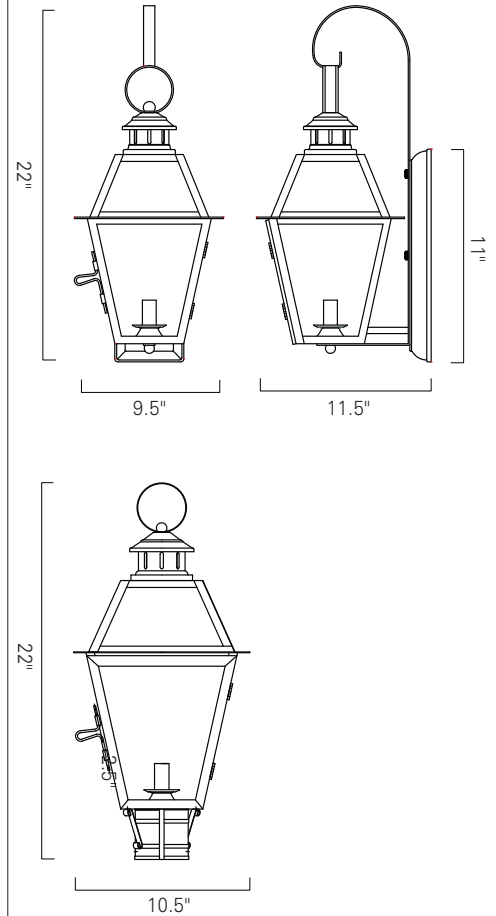

Olde Colony Copper Wall - 2253
 Copper (CO) Clear (CL)

Olde Colony Copper
 Post - 2250

INC

| Product Name / Model / Dimensions | | | | | Finish Options | Glass | Lamping Options |
|--|--------|-------|------------|-----|-------------------------|------------------------|--|
| Olde Colony Copper Wall - 2253 Olde Colony Copper Post - 2250 | | | | | Standard Copper (CO) | Standard Clear (CL) | Standard Incandescent (1) 60 Watt Edison |
| | Height | Width | Projection | TTO | | | |
| 2253 | 22" | 9.5" | 11.5" | 14" | | | |
| 2250 | 22" | 10.5" | | | | | |
| 2253 Backplate 13.25" H x 4.25" W | | | | | | | |