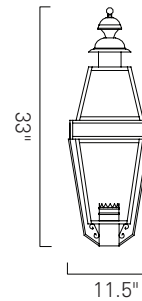

Fixture Type
Models

**BEACON Outdoor
Wall and Post**
2283 2282C 2280C

★USA Made **BRASS**

Beacon Sconce - 2283
Black (BL) Clear/Seedy Glass (CL)

Beacon Medium Post - 2282C

Beacon Large Post - 2280C

2283

2282C

2280C

| Product Name / Model / Dimensions | | | | Finish Options | Glass | Lamping Options |
|---|--------|--------|------------|------------------------|------------------------------|---|
| Beacon Sconce - 2283 Beacon Medium Post - 2282C Beacon Large Post - 2280C | | | | Standard Black (BL) | Standard Clear/Seedy (CL) | Standard Incandescent (1) 100 Watt Edison |
| | Height | Width | Projection | | | |
| 2283 | 33" | 10.75" | 12.5" | | | |
| 2282C | 33" | 11.5" | | | | |
| 2280C | 38" | 12.5" | | | | |
| Backplate Sconce 9.125" H X 4.625" W | | | | | | |