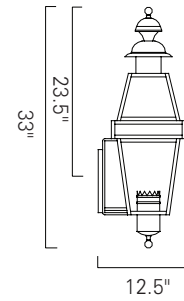

Fixture Type
Models

**BEACON Outdoor
Wall and Post**
2283 2282C 2280C

★USA Made **BRASS**

Beacon Sconce - 2283
Black (BL) Clear/Seedy Glass (CL)

Beacon Medium Post - 2282C

Beacon Large Post - 2280C

2283

2282C

2280C

| Product Name / Model / Dimensions | | | | Finish Options | Glass | Lamping Options |
|---|--------|--------|------------|------------------------|------------------------------|---|
| Beacon Sconce - 2283 Beacon Medium Post - 2282C Beacon Large Post - 2280C | | | | Standard Black (BL) | Standard Clear/Seedy (CL) | Standard Incandescent (1) 100 Watt Edison |
| | Height | Width | Projection | | | |
| 2283 | 33" | 10.75" | 12.5" | | | |
| 2282C | 33" | 11.5" | | | | |
| 2280C | 38" | 12.5" | | | | |
| Backplate Sconce 9.125" H X 4.625" W | | | | | | |