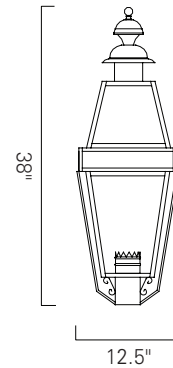

Fixture Type
Models

**BEACON Outdoor
Wall and Post**
2283 2282C 2280C

★USA Made **BRASS**

Beacon Sconce - 2283
Black (BL) Clear/Seedy Glass (CL)

Beacon Medium Post - 2282C

Beacon Large Post - 2280C

2283

2282C

2280C

| Product Name / Model / Dimensions | | | | Finish Options | Glass | Lamping Options |
|---|--------|--------|------------|------------------------|------------------------------|---|
| Beacon Sconce - 2283 Beacon Medium Post - 2282C Beacon Large Post - 2280C | | | | Standard Black (BL) | Standard Clear/Seedy (CL) | Standard Incandescent (1) 100 Watt Edison |
| | Height | Width | Projection | | | |
| 2283 | 33" | 10.75" | 12.5" | | | |
| 2282C | 33" | 11.5" | | | | |
| 2280C | 38" | 12.5" | | | | |
| Backplate Sconce 9.125" H X 4.625" W | | | | | | |