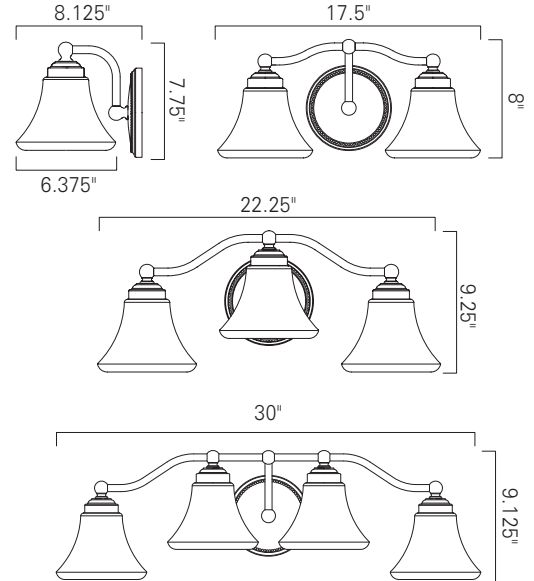

Norwell Lighting

Product Name **Soleil**
 Model Number **9661 9662 9663 9664**
 Project Name _____
 Fixture Type _____ Quantity _____

Soleil - 9661 Chrome (CH)

Soleil - 9662 Brushed Nickel (BN)

Soleil - 9663 Brushed Nickel (BN)

Soleil - 9664 Chrome (CH)

INC

Product Name / Model / Dimensions				Finish Options	Glass	Lamping Options
Soleil (One Light) - 9661				Standard Brushed Nickel (BN) Chrome (CH)	Standard Flared (FL) 4.75" H X 6.5" W	Standard Incandescent (IN) 9661 - (1) 75 Watt Edison 9662 - (2) 75 Watt Edison 9663 - (2) 75 Watt Edison 9664 - (4) 75 Watt Edison
Soleil (Two Light) - 9662						
Soleil (Three Light) - 9663						
Soleil (Four Light) - 9664						
	Height	Width	Projection			
9661	7.75"	6.5"	8"			
9662	8.25"	17.5"				
9663	9.25"	22.25"				
9664	9.125"	30"				
Backplate 6" round						