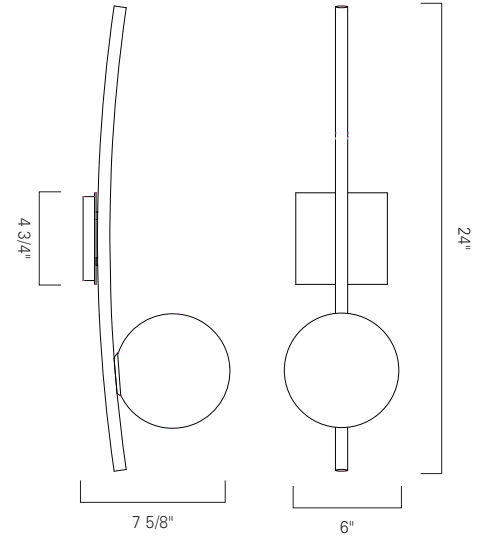

Perch  
**9681-SB-OP**  
 Satin Brass (SB)  
 Opal Glass (OP)

Perch  
**9681-ADB-OP**  
 Acid Dipped Black (ADB)  
 Opal Glass (OP)

Also available in a Perch Chandelier.  
 See 9680 technical sheet

Product Name / Model / Dimensions				Finish Options	Glass	Lamping Options
Perch Sconce - 9681				<b>Standard</b> Acid Dipped Black (ADB) Satin Brass (SB)	<b>Standard</b> Opal Glass (OP) 6" diameter	<b>Standard</b> Incandescent (1) 40W Candelabra
9681	Height 24"	Width 6"	Projection 7 5/8"			
Backplate 4 3/4" W x 4 3/4" H						