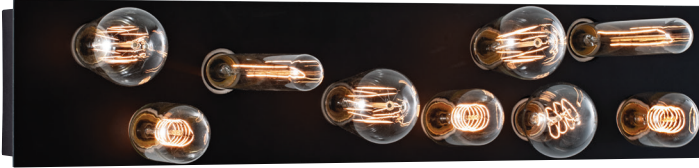

Norwell Lighting

Product Name **Hollywood Bath Sconce**
 Model Number **9745**
 Project Name _____
 Fixture Type _____ Quantity _____

Hollywood
9745-MB-NG shown with antique incandescent
 Matte Black (MB) filament bulbs (not included)

Hollywood
9745-CH-NG
 Chrome (CH)

Lamp Style	Lamp Size	Lamp Wattage
(4) G25	3"	60 watt
(5) G16	2"	25 watt

Hollywood
9745-BN-NG
 Brushed Nickel (BN)

Lamp Style	Lamp Size	Lamp Wattage
(2) G40	5"	100 watt
(2) G25	3"	60 watt
(5) G16	2"	25 watt

Hollywood can
 also be flush mounted

INC

Product Name / Model / Dimensions				Finish Options	Diffuser	Lamping Options
Hollywood Bath Sconce - 9745				Standard Brushed Nickel (BN) Chrome (CH) Matte Black (MB)	Standard No Glass (NG)	Standard Incandescent (9)-60 Watt Medium Base Globe style bulbs recommended
	Body Height	Body Width	Projection without lamps			
9745	5"	24"	2"			
*Bulbs not included, projection dimensions vary depending on bulb style used.						