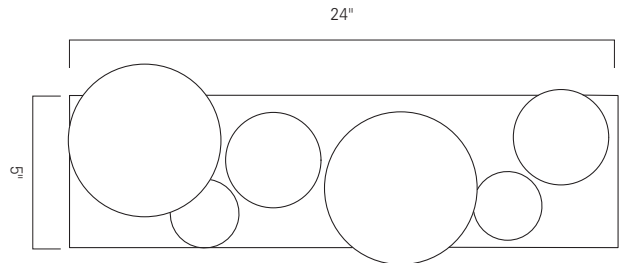

Norwell Lighting

Product Name **Hollywood Bath Sconce**
 Model Number **9745**
 Project Name _____
 Fixture Type _____ Quantity _____

Hollywood
9745-MB-NG shown with antique incandescent
 Matte Black (MB) filament bulbs (not included)

Hollywood
9745-CH-NG
 Chrome (CH)

Lamp Style	Lamp Size	Lamp Wattage
(4) G25	3"	60 watt
(5) G16	2"	25 watt

Hollywood
9745-BN-NG
 Brushed Nickel (BN)

Lamp Style	Lamp Size	Lamp Wattage
(2) G40	5"	100 watt
(2) G25	3"	60 watt
(5) G16	2"	25 watt

Hollywood can
 also be flush mounted

INC

Product Name / Model / Dimensions				Finish Options	Diffuser	Lamping Options
Hollywood Bath Sconce - 9745				Standard Brushed Nickel (BN) Chrome (CH) Matte Black (MB)	Standard No Glass (NG)	Standard Incandescent (9)-60 Watt Medium Base Globe style bulbs recommended
	Body Height	Body Width	Projection without lamps			
9745	5"	24"	2"			
*Bulbs not included, projection dimensions vary depending on bulb style used.						