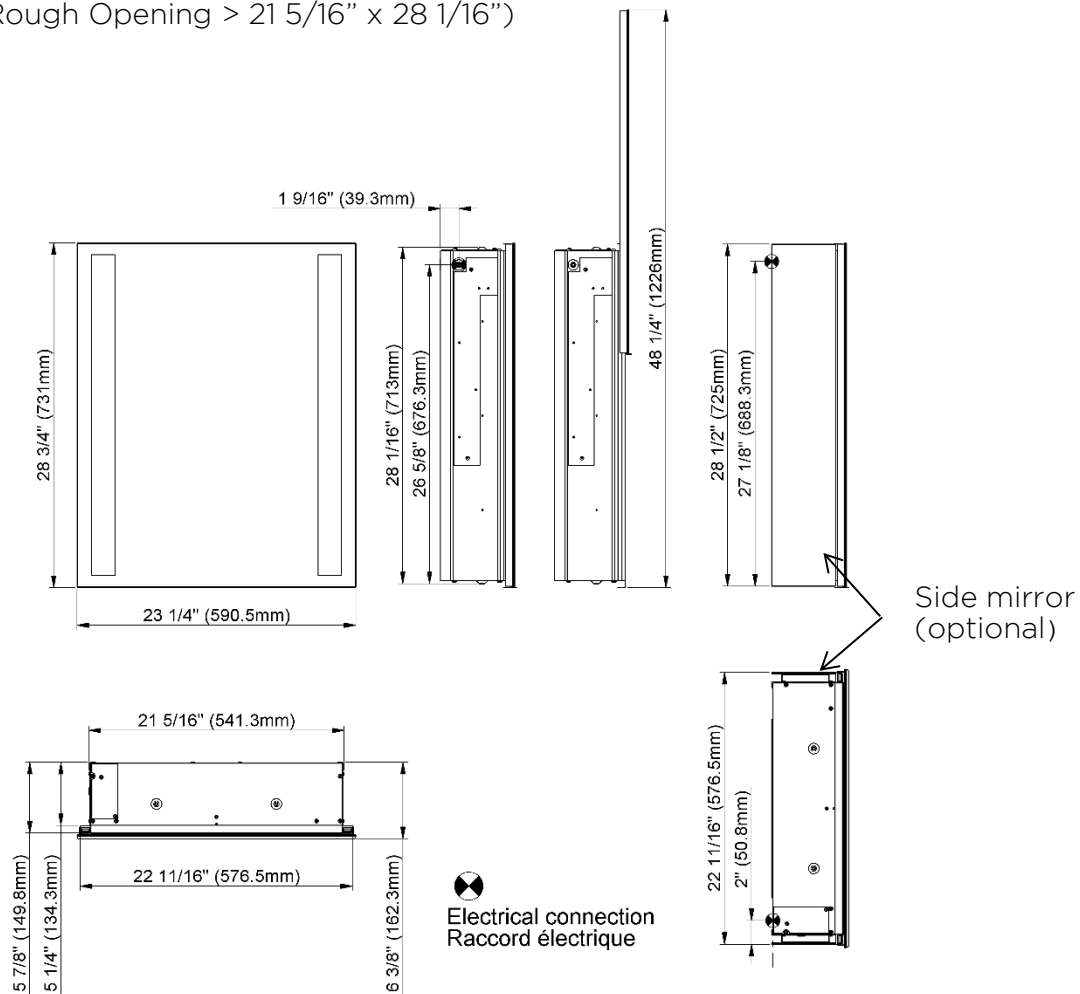

SIDLER® SideLight

	(4000K)	(3000K)
Model#	1.906.000	1.906.003
Model	SL 23 1/4"	SL 23 1/4"

Including:

- LED Side Lighting 46W, dimmable with a 1-10V low voltage dimmer switch
- 3440 Lumen (4000K) / 3280 Lumen (3000K)
- Silverlasting™ mirror door
- Gliding mirror door
- Build in Outlet and USB
- Mirrored interior
- 2 glass shelves
- Patented shelf adjustment system
- Cosmetic Box
- Anodized aluminum

Recessed
(Rough Opening > 21 5/16" x 28 1/16")

Surface Mount

7626 Winston Street
Burnaby, BC V5A 2H4
CANADA

Phone: 604 415 2422
Toll Free: 888 415 2422
Fax: 604 415 2433

info@sidler-international.com
www.sidler-international.com