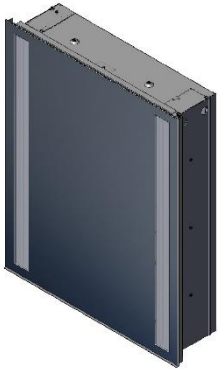

SIDLER® SideLight

	(4000K)	(3000K)
Model#	1.906.000	1.906.003
Model	SL 23 1/4"	SL 23 1/4"

Including:

- LED Side Lighting 46W, dimmable with a 1-10V low voltage dimmer switch
- 3440 Lumen (4000K) / 3280 Lumen (3000K)
- Silverlasting™ mirror door
- Gliding mirror door
- Build in Outlet and USB
- Mirrored interior
- 2 glass shelves
- Patented shelf adjustment system
- Cosmetic Box
- Anodized aluminum

Recessed
(Rough Opening > 21 5/16" x 28 1/16")

Surface Mount

7626 Winston Street
Burnaby, BC V5A 2H4
CANADA

Phone: 604 415 2422
Toll Free: 888 415 2422
Fax: 604 415 2433

info@sidler-international.com
www.sidler-international.com