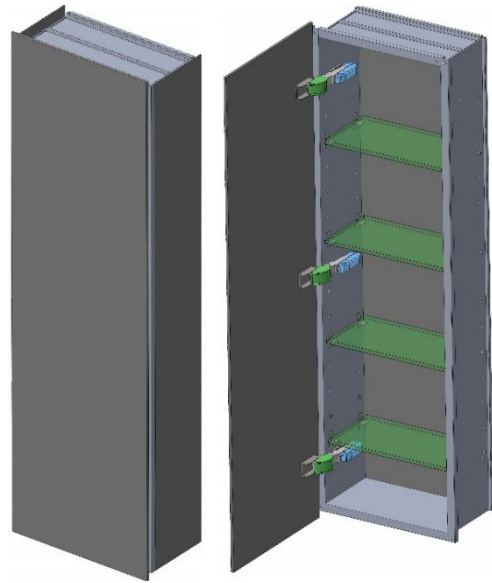

SIDLER®

Model#	10.12406.000
Model	1/12"x40"x6"

Including:

- Silverlasting™ double-sided mirror doors
- 4 Glass shelves
- Blum soft-close hinges
- Mirrored interior
- Anodized aluminum body

Recessed (Rough Opening 11 5/16" x 38 5/16")