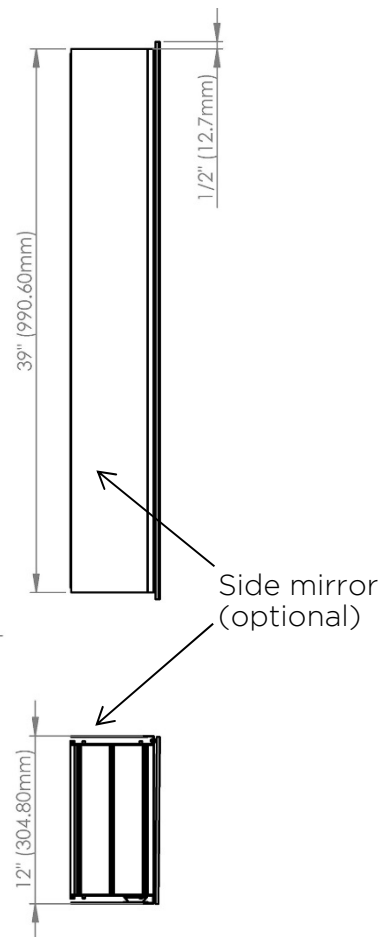

Surface Mount

7626 Winston Street
Burnaby, BC V5A 2H4
CANADA

Phone: 604 415 2422
Toll Free: 888 415 2422
Fax: 604 415 2433

info@sidler-international.com
www.sidler-international.com