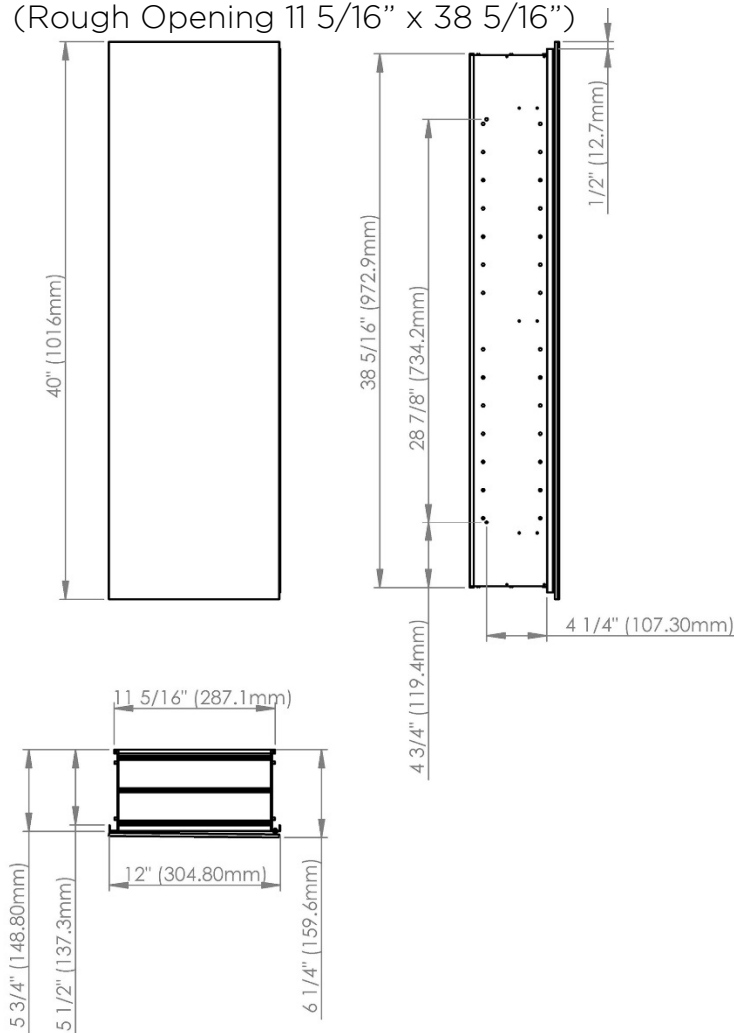

SIDLER®

Model#	10.12406.000
Model	1/12"x40"x6"

Including:

- Silverlasting™ double-sided mirror doors
- 4 Glass shelves
- Blum soft-close hinges
- Mirrored interior
- Anodized aluminum body

Recessed (Rough Opening 11 5/16" x 38 5/16")