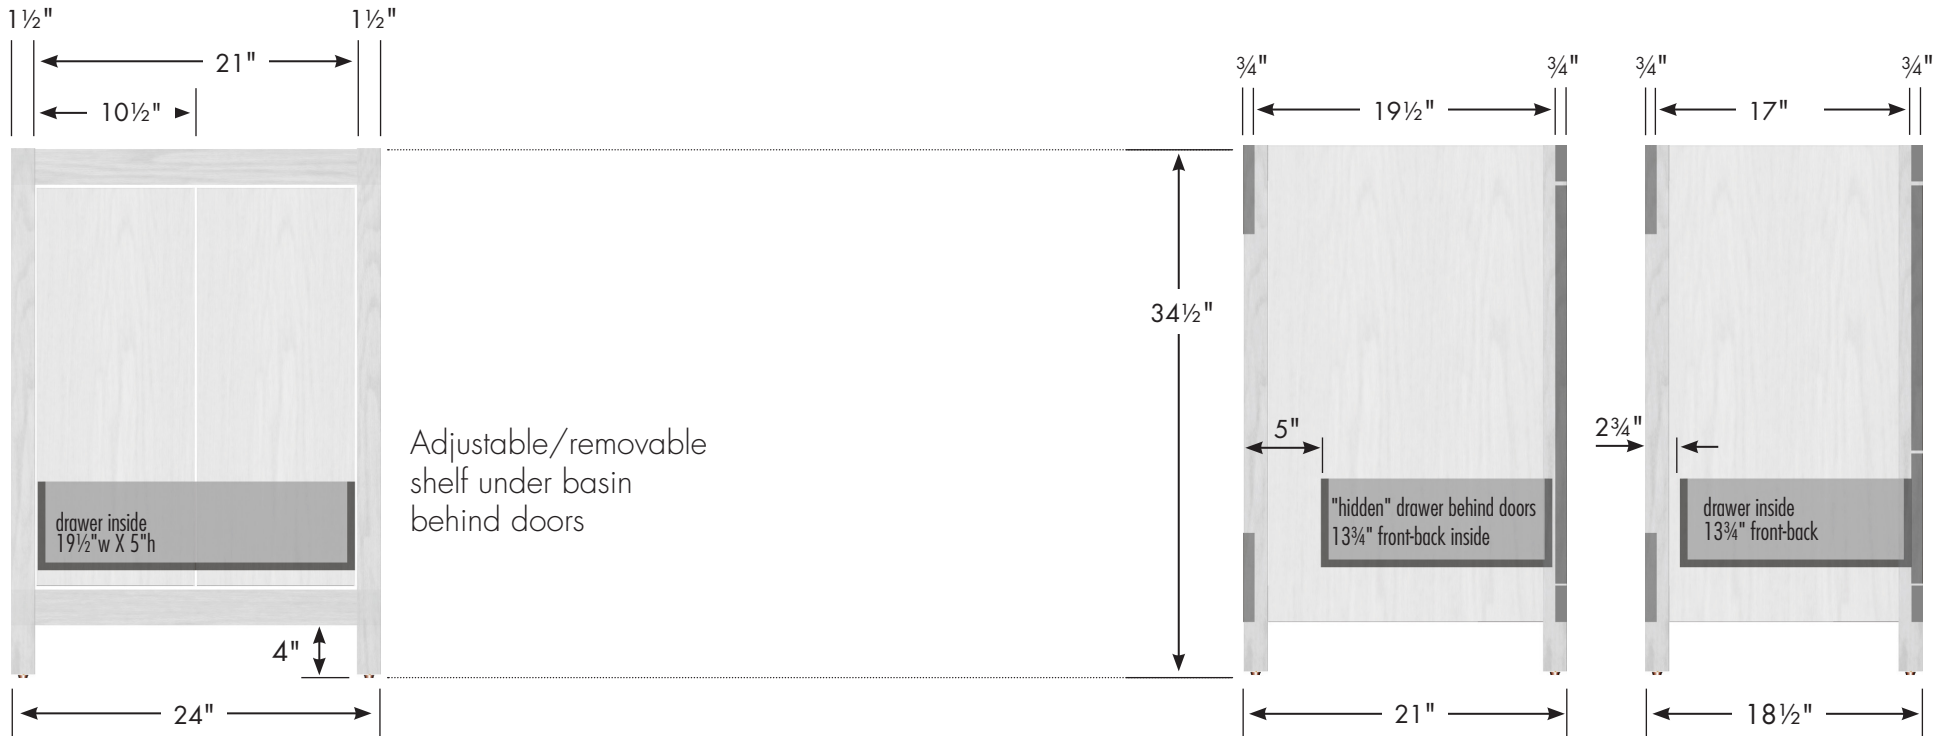

STRASSER

Specifications:

Alki View Vanity
24" w, 34½" h

24" Alki View Vanity

24" wide
34½" tall
21" or 18½" front-to-back

Vanity back clear openings for plumbing
(may need to cut adjustable shelf)