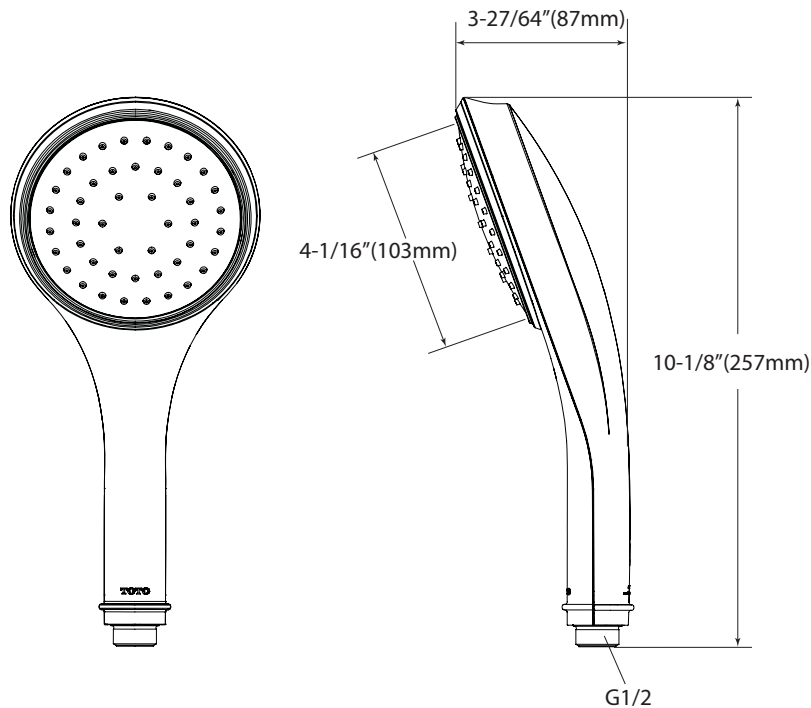

Classic Series Aero Handshower

FEATURES

- Air injected AeroJet™ technology
- 2.0 gpm (7.5 lpm) maximum flow rate
- Single spray
- 5" diameter spray face
- Rubber nozzles to prevent limescale build up

COLORS/FINISHES

Please note the following components are sold separately:

TS101R
Wall Outlet

TS101S
Shower Arm Mount

TS101V
Handshower Wall-Mount

TS101W60
Shower Hose 60"

PRODUCT SPECIFICATION

The handshower shall have air injected AeroJet technology. Product shall have 2.0 gpm (7.5 lpm) maximum flow rate. Product shall have single spray. Product shall have 5" diameter spray face. Product shall have rubber nozzles to prevent limescale build up. Product shall be **TOTO Model TS112FL51#_____.**

TS112FL51

Classic Series Aero Handshower

SPECIFICATIONS

- Warranty Lifetime Limited Warranty (Residential Use)
One Year (Commercial Use)
- Material Plastic
- Shipping Weight 1.1 lbs.
- Shipping Dimensions 13-1/4" x 5-1/4" x 2-3/8"
- Maximum Flow Rate 2.0 gpm (7.5 lpm)

INSTALLATION NOTES

OPTIONAL HANDSHOWER COMPONENTS:

- TS101R: Wall Outlet
- TS101S: Shower Arm Mount
- TS101V: Handshower Wall-Mount
- TS101W60: Shower Hose 60"

TOTO

These dimensions and specifications are subject to change without notice