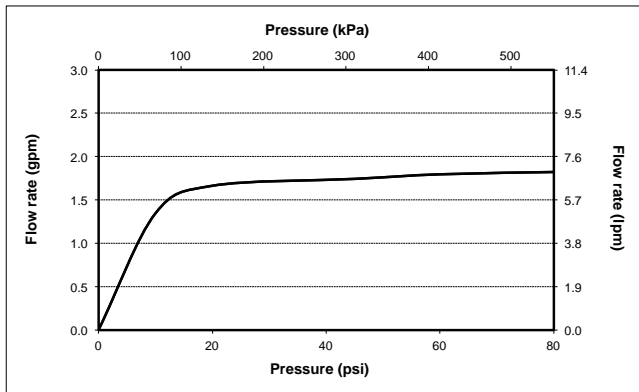

TS112FL51

Classic Series Aero Handshower

SPECIFICATIONS

- Warranty Lifetime Limited Warranty (Residential Use)
  One Year (Commercial Use)
- Material Plastic
- Shipping Weight 1.1 lbs.
- Shipping Dimensions 13-1/4" x 5-1/4" x 2-3/8"
- Maximum Flow Rate 2.0 gpm (7.5 lpm)

INSTALLATION NOTES

OPTIONAL HANDSHOWER COMPONENTS:

- TS101R: Wall Outlet
- TS101S: Shower Arm Mount
- TS101V: Handshower Wall-Mount
- TS101W60: Shower Hose 60"

TOTO

These dimensions and specifications are subject to change without notice