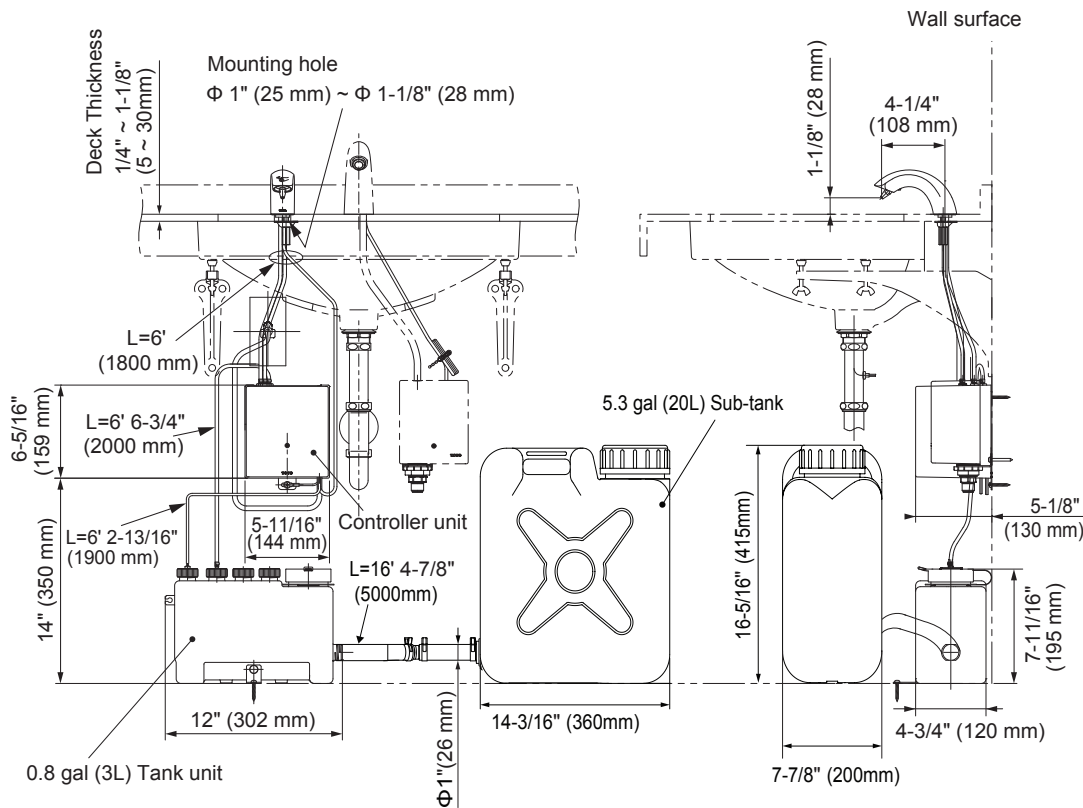

COLORS/FINISHES

- #CP Polished Chrome

OPTIONAL ACCESSORY

- THP3140#CP
Escutcheon 1-1/8" ~1-1/2" (28mm~38mm)

Auto Functions

PRODUCT SPECIFICATION

TOTO® Model No. _____
Product shall be automatic infrared sensor activated. Product shall have automatic sensor adjustment upon installation. Soap dispenser, controller w/ reservoir and subtank will be sold separately. Product shall have a controller pump with 0.8 gallon (3L) reservoir. Product shall have a 5.3 gallon (20L) subtank

TLK03001G & TLK01106/7U

Auto Sensor TOTO Soap Dispenser with Subtank

SPECIFICATIONS

Power Supply	AC 120V
Wattage	(TLK01106U) 6.5W (TLK01107U) 9W
Sensor Detection Range	5-1/8" ~ 7-7/8" (130~200mm) Sensor is self-adjusting
Ambient Temperature	34-104°F(1-40°C)
Humidity	Max. 90% RH
Power Cord Length	55" (1.4 m)
Soap Output Volume	0.04 oz (factory setting)
Tank Capacity	Approximately 0.8 gal (3L) Tank Approximately 5.3 gal (20L) Subtank
Warranty	*Three Year Warranty

*Failure to use TOTO soap will void warranty

INSTALLATION NOTES

- Spout Mounting Hole $\phi 1"$ ~ $\phi 1\text{-}1/8"$ ($\phi 25$ ~ $\phi 28$ mm)
- Deck Thickness $1/4"$ ~ $1\text{-}1/8"$ (5 ~ 30 mm)

DIMENSIONS