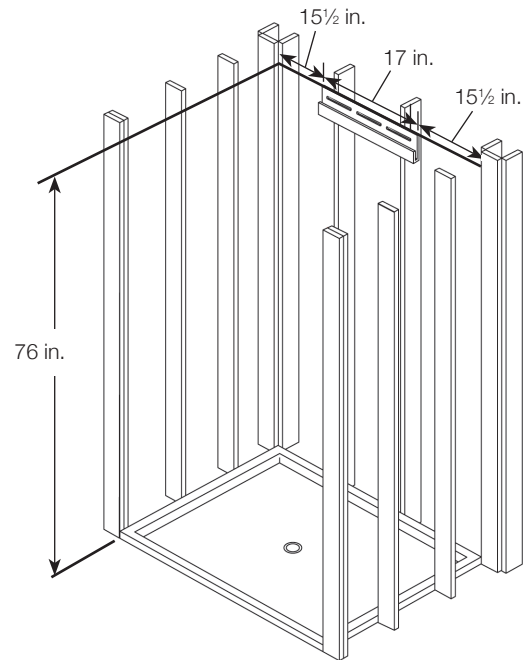

DIRECT-TO-STUD

INSTALLATION NOTES

This product is to be installed according to the installation guide.

Drain cutout in subfloor to be 4-1/2" diameter and located per the rough-in Illustration 1. Dry fit the shower base to ensure a proper fit and correct alignment of the shower drain and the hole in the floor.

Unit can be installed with aluminum hanging rail provided.

Alternate adhesive method of installation can be used without the use of the hanging rail (see full instructions for details). Position of hanging rail mounting is also critical. See Illustration 2 for horizontal positioning of hanging rail. The top of the hanging rail to be positioned at 76" above finished floor when using a 3" high Transolid® shower base. When you do not use a Transolid® shower base the upper hanging rail should be installed 73" above the finished threshold.

Illustration 1

Illustration 2

Strong 2-layer construction

1 1/4" thick Aluminum Honeycomb Backer provides strength and structure.

1/4" thick solid surface material for beauty and smooth bacteria free surface

MODEL NO.	SHOWER DOOR	
	MAXIMUM WIDTH	MAXIMUM HEIGHT
DKW4848	45"	80"