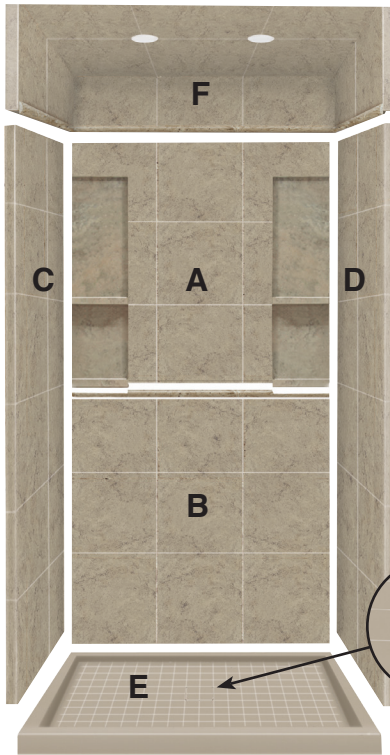

DIRECT-TO-STUD

INSTALLATION NOTES

This product is to be installed according to the installation guide.

Drain cutout in subfloor to be 4-1/2" diameter and located per the rough-in Illustration 1. Dry fit the shower base to ensure a proper fit and correct alignment of the shower drain and the hole in the floor.

Unit can be installed with aluminum hanging rail provided.

Alternate adhesive method of installation can be used without the use of the hanging rail (see full instructions for details). Position of hanging rail mounting is also critical. See Illustration 2 for horizontal positioning of hanging rail. The top of the hanging rail to be positioned at 76" above finished floor when using a 3" high Transolid® shower base. When you do not use a Transolid® shower base the upper hanging rail should be installed 73" above the finished threshold.

Illustration 1

Illustration 2

Strong 2-layer construction

1 1/4" thick Aluminum Honeycomb Backer provides strength and structure.

1/4" thick solid surface material for beauty and smooth bacteria free surface

Aluminum Channel Joints for easy installation

Concealed drain with color-matched lift-off drain cover, 2 1/4" mosaic tile pattern.

	MODEL NO.	DESCRIPTION
A	DB488U	Upper Back Wall (1 panel)
B	DB488D	Lower Back Wall (1 panel)
C	DE348L	Left End Wall (1 panel)
D	DE348R	Right End Wall (1 panel)
E	F4834	Shower Base - center drain
F	T4841	Dome Top with (2) LED Lights