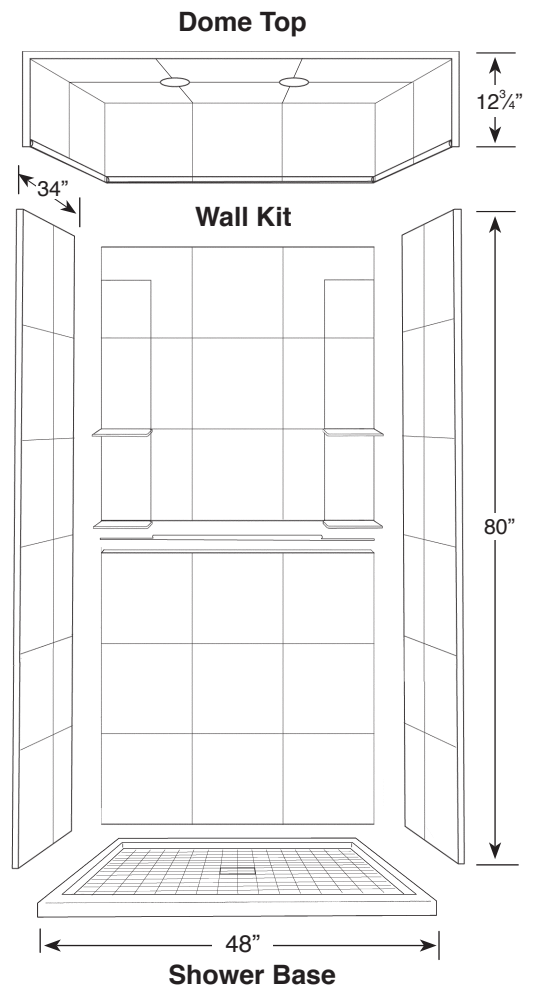

Shown with F4834 Shower Base, T4841 Dome Top

Compliance Certifications -

Meets or Exceeds the Following Specifications

- IGC 154-2012
- ASME A112.18.1 / CSA B125.125.1-11
- cUPC®