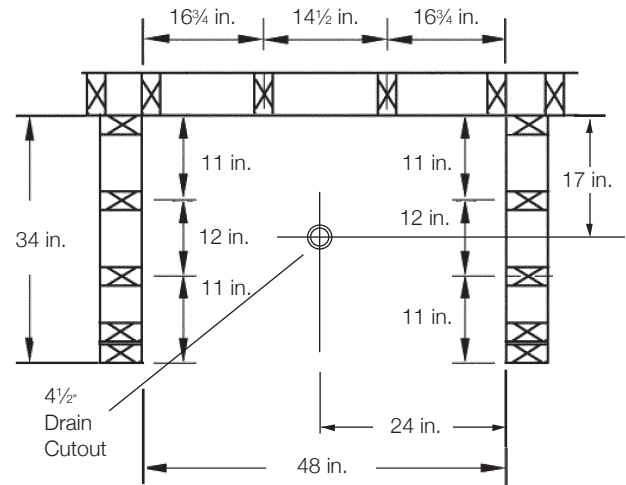

DIRECT-TO-STUD

INSTALLATION NOTES

This product is to be installed according to the installation guide.

Drain cutout in subfloor to be 4-1/2" diameter and located per the rough-in Illustration 1. Dry fit the shower base to ensure a proper fit and correct alignment of the shower drain and the hole in the floor.

Unit can be installed with aluminum hanging rail provided.

Alternate adhesive method of installation can be used without the use of the hanging rail (see full instructions for details). Position of hanging rail mounting is also critical. See Illustration 2 for horizontal positioning of hanging rail. The top of the hanging rail to be positioned at 76" above finished floor when using a 3" high Transolid® shower base. When you do not use a Transolid® shower base the upper hanging rail should be installed 73" above the finished threshold.

Illustration 1

Illustration 2

Strong 2-layer construction

1 1/4" thick Aluminum Honeycomb Backer provides strength and structure.

1/4" thick solid surface material for beauty and smooth bacteria free surface

MODEL NO.	SHOWER DOOR	
	MAXIMUM WIDTH	MAXIMUM HEIGHT
DKW4848	45"	80"