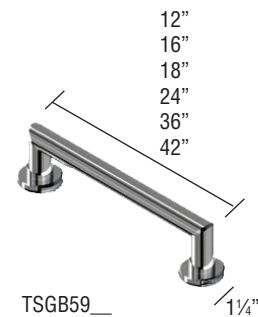

60" x 48" shower/tub walls EWK6048

	MODEL NO	DESCRIPTION
A	EWK604872	Back Wall (1 panel)
B	or	Left End Wall (1 panel)
C	EWK604896	Right End Wall (1 panel)
D		Inside Corner Trim (2 pcs.)
E	EXK604824	Extension Wall Kit (3 pcs)
D		Inside Corner Trim (2 pcs.)
F		Seam Joint Trim (2 pcs.)

EST Seam Trim

Solid Surface Trim Kits

EFIM Flat Inside Corner Trim

Grab Bars

TSGB59

Solid Surface Kits

ESSK8
2 Shower Shelves

ESTK8
2 Shower Shelves
and Soap Dish