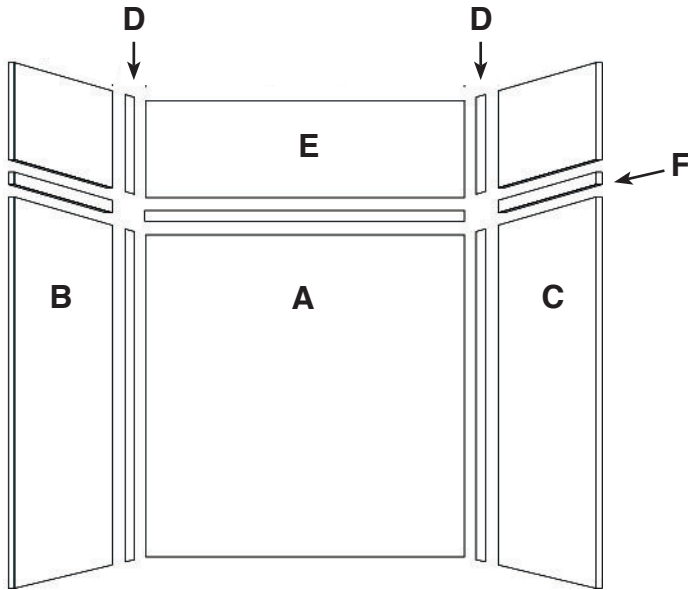

FEATURES

- 60" x 48" Shower/Tub Walls for new or existing construction.
- Thick 1/4" compression molded solid surface material for superior strength, beauty and easy cleaning. Surface will not support bacteria growth.
- Easier to install than tile. Walls glue right over existing surface. Walls have a beveled outside edge and are trimmable for custom fit.
- EWK Wall Kits include three wall panels, two color coordinated inside corner trim pieces and four 11-oz. tubes 100% silicone adhesive. Available in 72" and 96" panel height.
- EWKX Wall Kits include three 72" H wall panels, two color coordinated inside corner trim pieces, installation materials and EXK Extension Wall Kit that adds up to an additional 24" in height.
- 10 Year Limited Residential Warranty / 3 Year Commercial Warranty

COLORS

- 3 solid and 6 pattern colors.

OPTIONS

- Storage pods, grab bars, storage shelves, flat inside corner molding, colored aluminum trim, outside corner trims and window trim kit.

Specified Model

	SIZE	MODEL NO.	DESCRIPTION	Width	Depth	Height
SHOWER WALL KITS						
<input type="checkbox"/>	60" x 48" x 72"	EWK604872	Shower Wall Kit	60"	to 48"	72"
<input type="checkbox"/>	60" x 48" x 96"	EWK604896	Shower Wall Kit	60"	to 48"	96"
<input type="checkbox"/>	60" x 48" x 96"	EWKX604896	Shower Walls & Ext. Kit	60"	to 48"	96"
OPTIONAL COMPONENTS						
<input type="checkbox"/>	60" x 48" x 24"	EXK604824	Extension Wall Kit	60"	to 48"	to 24"

60" x 48" shower/tub walls EWK6048

	MODEL NO	DESCRIPTION
A	EWK604872	Back Wall (1 panel)
B	or	Left End Wall (1 panel)
C	EWK604896	Right End Wall (1 panel)
D		Inside Corner Trim (2 pcs.)
E	EXK604824	Extension Wall Kit (3 pcs)
D		Inside Corner Trim (2 pcs.)
F		Seam Joint Trim (2 pcs.)