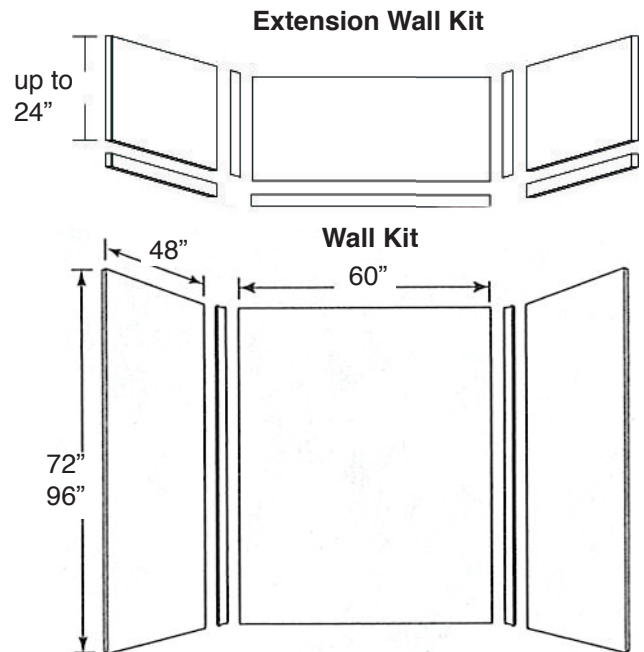

FEATURES

- 60" x 48" Shower/Tub Walls for new or existing construction.
- Thick 1/4" compression molded solid surface material for superior strength, beauty and easy cleaning. Surface will not support bacteria growth.
- Easier to install than tile. Walls glue right over existing surface. Walls have a beveled outside edge and are trimmable for custom fit.
- EWK Wall Kits include three wall panels, two color coordinated inside corner trim pieces and four 11-oz. tubes 100% silicone adhesive. Available in 72" and 96" panel height.
- EWKX Wall Kits include three 72" H wall panels, two color coordinated inside corner trim pieces, installation materials and EXK Extension Wall Kit that adds up to an additional 24" in height.
- 10 Year Limited Residential Warranty / 3 Year Commercial Warranty

COLORS

- 3 solid and 6 pattern colors.

OPTIONS

- Storage pods, grab bars, storage shelves, flat inside corner molding, colored aluminum trim, outside corner trims and window trim kit.

Specified Model

	SIZE	MODEL NO.	DESCRIPTION	Width	Depth	Height
SHOWER WALL KITS						
<input type="checkbox"/>	60" x 48" x 72"	EWK604872	Shower Wall Kit	60"	to 48"	72"
<input type="checkbox"/>	60" x 48" x 96"	EWK604896	Shower Wall Kit	60"	to 48"	96"
<input type="checkbox"/>	60" x 48" x 96"	EWKX604896	Shower Walls & Ext. Kit	60"	to 48"	96"
OPTIONAL COMPONENTS						
<input type="checkbox"/>	60" x 48" x 24"	EXK604824	Extension Wall Kit	60"	to 48"	to 24"

60" x 48" shower/tub walls EWK6048

	MODEL NO	DESCRIPTION
A	EWK604872	Back Wall (1 panel)
B	or	Left End Wall (1 panel)
C	EWK604896	Right End Wall (1 panel)
D		Inside Corner Trim (2 pcs.)
E	EXK604824	Extension Wall Kit (3 pcs)
D		Inside Corner Trim (2 pcs.)
F		Seam Joint Trim (2 pcs.)