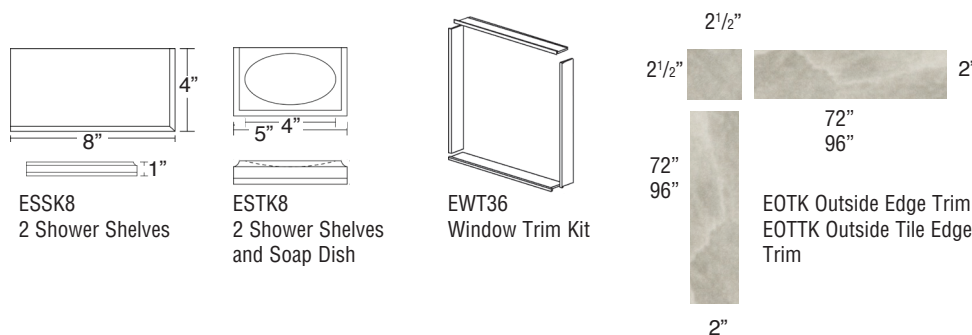

EST Seam Trim

Solid Surface Trim Kits

EFIM Flat Inside Corner Trim

Grab Bars

TSGB59

Solid Surface Kits

ESSK8
2 Shower Shelves

ESTK8
2 Shower Shelves
and Soap Dish