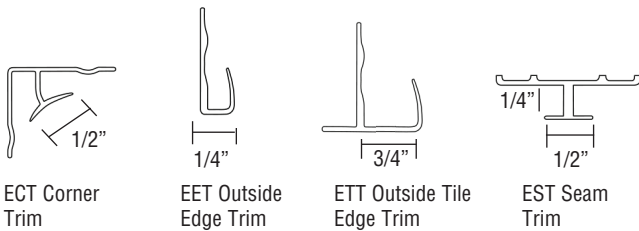

60" x 48" shower/tub walls EWK6048

	MODEL NO	DESCRIPTION
A	EWK604872	Back Wall (1 panel)
B	or	Left End Wall (1 panel)
C	EWK604896	Right End Wall (1 panel)
D		Inside Corner Trim (2 pcs.)
E	EXK604824	Extension Wall Kit (3 pcs)
D		Inside Corner Trim (2 pcs.)
F		Seam Joint Trim (2 pcs.)

OPTIONS: STORAGE PODS

Available for on-site installation. Must be ordered separately. See Accessories Specification for further information.

STV Vertical Storage Pods

STH Horizontal Storage Pods

OPTIONS: ACCESSORIES

Available for on-site installation. Must be ordered separately. See Accessories Specification for further information.

Colored Aluminum Trim Kits

ECT Corner Trim

EET Outside Edge Trim

ETT Outside Tile Edge Trim