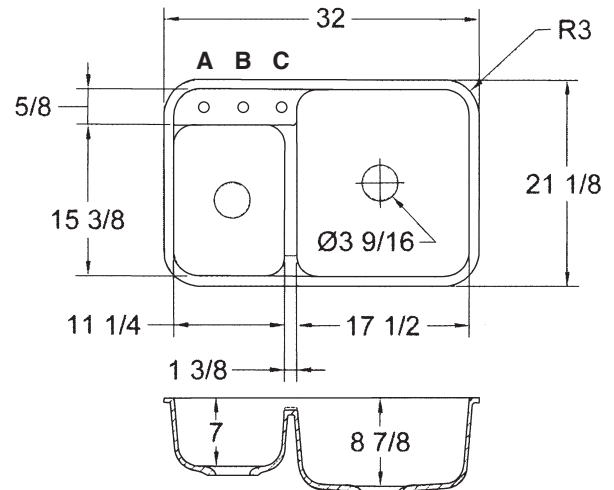

FEATURES

- 32" x 21" x 9" Gourmet large/small double bowls.
- Under counter mount kitchen sink.
- Solid surface material is non-porous. Scratches and stains like coffee, juice, berries and burns are easily removed with abrasive cleaners, restoring and renewing original finish.
- Transolid sinks are durable, withstand impact and heat resistant up to 375°.
- 10 Year Limited Residential Warranty
3 Year Commercial Warranty

COLORS

- 00 White
- 08 Biscuit

Specified Model

Model	KDU3221
Overall Dimensions	L32" x W21 1/8" x D8 7/8"
Left Bowl Dimensions	L11 1/4" x W15 3/8" x D7"
Right Bowl Dimensions	L17 1/2" x W21 1/8" x D8 7/8"
Faucet Holes	up to 3 - must specify number of holes and hole location(s)
Shipping Weight	39 lbs.
Material	Solid Surface
Installation	countertop mounted
Required	2 basket strainers not supplied

IMPORTANT: Circle Letter(s) above to indicate location(s) for faucet hole drillings (there is a 4" spread between hole locations).