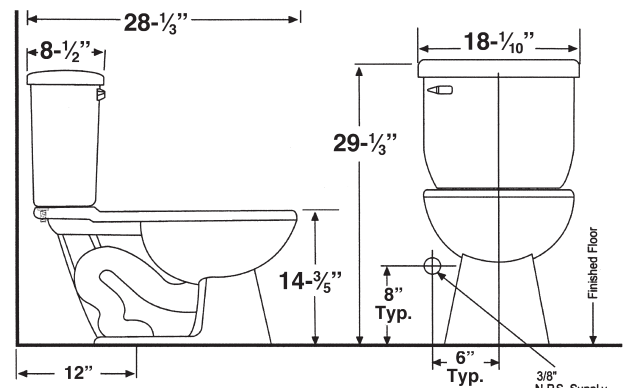

**FEATURES**

- ALL-IN-ONE Toilet Kit
- Kit includes close coupled 2-pc. toilet. Combination round front bowl and tank with seat. Wax seal, hold-down bolts.
- 12" (305mm) rough-in.
- Vitreous china.
- Chrome trip lever.
- Low consumption (1.6 gpf/6.0 Lpf).
- Gravity feed, siphon action bowl.
- 2" fully-glazed trapway.
- 2 color-matched bolt caps.
- 5 Year Limited Residential Warranty / 1 Year Commercial Warranty

**COLORS**

- White

**TOILETS/LAVS**

**Specified Model**

	MODEL NO.	DESCRIPTION	Length	Width	Height
<b>COMPLETE TOILET KITS</b>					
<input type="checkbox"/>	TBTS1-1440	Round Front Toilet Kit	28 <sup>1</sup> / <sub>3</sub> "	18 <sup>1</sup> / <sub>10</sub> "	29 <sup>1</sup> / <sub>3</sub> "

**To Be Specified:** Color (see below)

01 White

**Compliance Certifications -  
Meets or Exceeds the Following Specifications**

- ASME A112.19.2M-1998
- Canadian Uniform Plumbing Code 2002
- UPC®

This toilet is designed to rough-in at a minimum dimension of 305mm (12") from finished wall to C/L of outlet. Supply not included with fixture and must be ordered separately.

Dimension shown for location of supply is suggested. For additional information refer to installation instructions supplied.