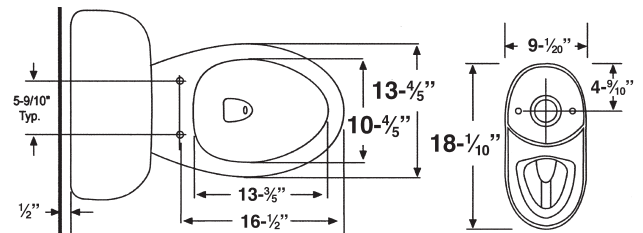

**FEATURES**

- ALL-IN-ONE Toilet Kit
- Kit includes close coupled 2-pc. toilet. Combination round front bowl and tank with seat. Wax seal, hold-down bolts.
- 12" (305mm) rough-in.
- Vitreous china.
- Chrome trip lever.
- Low consumption (1.6 gpf/6.0 Lpf).
- Gravity feed, siphon action bowl.
- 2" fully-glazed trapway.
- 2 color-matched bolt caps.
- 5 Year Limited Residential Warranty / 1 Year Commercial Warranty

**COLORS**

- White

**TOILETS/LAVS**

**Specified Model**

	MODEL NO.	DESCRIPTION	Length	Width	Height
<b>COMPLETE TOILET KITS</b>					
<input type="checkbox"/>	TBTS1-1440	Round Front Toilet Kit	28 <sup>1</sup> / <sub>3</sub> "	18 <sup>1</sup> / <sub>10</sub> "	29 <sup>1</sup> / <sub>3</sub> "

**To Be Specified:** Color (see below)

01 White

**Compliance Certifications -  
Meets or Exceeds the Following Specifications**

- ASME A112.19.2M-1998
- Canadian Uniform Plumbing Code 2002
- UPC®

This toilet is designed to rough-in at a minimum dimension of 305mm (12") from finished wall to C/L of outlet. Supply not included with fixture and must be ordered separately.

Dimension shown for location of supply is suggested. For additional information refer to installation instructions supplied.