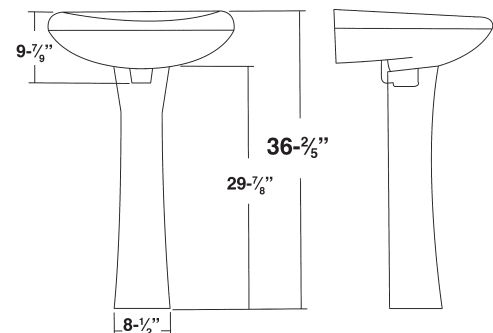

FEATURES

- 2-pc. pedestal lavatory. Combination lavatory bowl and pedestal leg.
- 4" (101.6mm) faucet hole drillings.
- Vitreous china.
- Full luxury comfort height.
- Lavatory with oval shape bowl and concealed overflow.
- Includes K1100 installation it.
- 5 Year Limited Residential Warranty / 1 Year Commercial Warranty

COLORS

- White
- Biscuit

TOILETS/LAVS

Specified Model

	MODEL NO.	DESCRIPTION	Length	Width	Height
COMPLETE PEDESTAL LAVATORY KITS					
<input type="checkbox"/>	TLP-1414	Lavatory & Pedestal Leg	21 ² / ₃ "	18 ³ / ₁₀ "	36 ² / ₅ "
INDIVIDUAL COMPONENTS					
<input type="checkbox"/>	TL-1414	Lavatory Bowl - 4" centers	21 ² / ₃ "	18 ³ / ₁₀ "	5 ³ / ₄₀ "
<input type="checkbox"/>	TP-1410	Pedestal Leg only	8 ¹ / ₂ "	8 ¹ / ₂ "	29 ⁷ / ₈ "

Dimensions shown for location of supplies, waste and mounting clips are suggested. Installation instructions supplied with lavatory. Mounting clips included.

Provide suitable reinforcement for wall support. These measurements are subject to change or cancellation. No responsibility is assumed for use of superceded or voided pages.