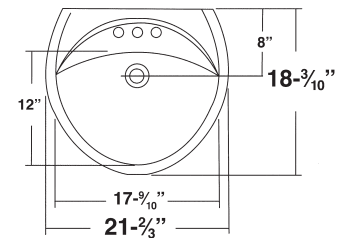

FEATURES

- 2-pc. pedestal lavatory. Combination lavatory bowl and pedestal leg.
- 4" (101.6mm) faucet hole drillings.
- Vitreous china.
- Full luxury comfort height.
- Lavatory with oval shape bowl and concealed overflow.
- Includes K1100 installation it.
- 5 Year Limited Residential Warranty / 1 Year Commercial Warranty

COLORS

- White
- Biscuit

TOILETS/LAVS

Specified Model

	MODEL NO.	DESCRIPTION	Length	Width	Height
COMPLETE PEDESTAL LAVATORY KITS					
<input type="checkbox"/>	TLP-1414	Lavatory & Pedestal Leg	21 ² / ₃ "	18 ³ / ₁₀ "	36 ² / ₅ "
INDIVIDUAL COMPONENTS					
<input type="checkbox"/>	TL-1414	Lavatory Bowl - 4" centers	21 ² / ₃ "	18 ³ / ₁₀ "	5 ³ / ₄₀ "
<input type="checkbox"/>	TP-1410	Pedestal Leg only	8 ¹ / ₂ "	8 ¹ / ₂ "	29 ⁷ / ₈ "

Dimensions shown for location of supplies, waste and mounting clips are suggested. Installation instructions supplied with lavatory. Mounting clips included.

Provide suitable reinforcement for wall support. These measurements are subject to change or cancellation. No responsibility is assumed for use of superceded or voided pages.