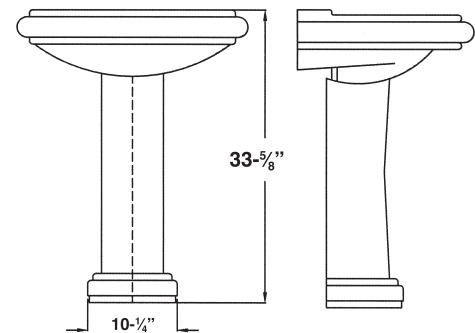

FEATURES

- 2-pc. pedestal lavatory. Combination lavatory bowl and pedestal leg.
- 4" (101.6mm) or 8" (203.2mm) faucet hole drillings.
- Vitreous china.
- Traditional styling.
- Lavatory with rectangular shape bowl and concealed overflow.
- Includes K1100 installation it.
- 5 Year Limited Residential Warranty / 1 Year Commercial Warranty

COLORS

- White

TOILETS/LAVS

Specified Model

	MODEL NO.	DESCRIPTION	Length	Width	Height
COMPLETE PEDESTAL LAVATORY KITS					
<input type="checkbox"/>	TLP-1464	Lavatory 4" & Pedestal Leg	26 ³ / ₈ "	19 ⁵ / ₈ "	33 ⁵ / ₈ "
<input type="checkbox"/>	TLP-1468	Lavatory 8" & Pedestal Leg	26 ³ / ₈ "	19 ⁵ / ₈ "	33 ⁵ / ₈ "
INDIVIDUAL COMPONENTS					
<input type="checkbox"/>	TL-1464	Lavatory Bowl - 4" centers	26 ³ / ₈ "	19 ⁵ / ₈ "	
<input type="checkbox"/>	TL-1468	Lavatory Bowl - 8" centers	26 ³ / ₈ "	19 ⁵ / ₈ "	
<input type="checkbox"/>	TP-1460	Pedestal Leg only	10 ¹ / ₄ "	10 ¹ / ₄ "	

To Be Specified: Color (see below)

01 White

Compliance Certifications - Meets or Exceeds the Following Specifications

- ASME A112.19.2M-1998
- Canadian Uniform Plumbing Code 2002
- UPC®

Dimensions shown for location of supplies, waste and mounting clips are suggested. Installation instructions supplied with lavatory. Mounting clips included.