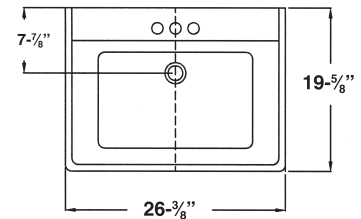

FEATURES

- 2-pc. pedestal lavatory. Combination lavatory bowl and pedestal leg.
- 4" (101.6mm) or 8" (203.2mm) faucet hole drillings.
- Vitreous china.
- Traditional styling.
- Lavatory with rectangular shape bowl and concealed overflow.
- Includes K1100 installation it.
- 5 Year Limited Residential Warranty / 1 Year Commercial Warranty

COLORS

- White

TOILETS/LAVS

Specified Model

	MODEL NO.	DESCRIPTION	Length	Width	Height
COMPLETE PEDESTAL LAVATORY KITS					
<input type="checkbox"/>	TLP-1464	Lavatory 4" & Pedestal Leg	26 ³ / ₈ "	19 ⁵ / ₈ "	33 ⁵ / ₈ "
<input type="checkbox"/>	TLP-1468	Lavatory 8" & Pedestal Leg	26 ³ / ₈ "	19 ⁵ / ₈ "	33 ⁵ / ₈ "
INDIVIDUAL COMPONENTS					
<input type="checkbox"/>	TL-1464	Lavatory Bowl - 4" centers	26 ³ / ₈ "	19 ⁵ / ₈ "	
<input type="checkbox"/>	TL-1468	Lavatory Bowl - 8" centers	26 ³ / ₈ "	19 ⁵ / ₈ "	
<input type="checkbox"/>	TP-1460	Pedestal Leg only	10 ¹ / ₄ "	10 ¹ / ₄ "	

To Be Specified: Color (see below)

01 White

Compliance Certifications - Meets or Exceeds the Following Specifications

- ASME A112.19.2M-1998
- Canadian Uniform Plumbing Code 2002
- UPC®

Dimensions shown for location of supplies, waste and mounting clips are suggested. Installation instructions supplied with lavatory. Mounting clips included.