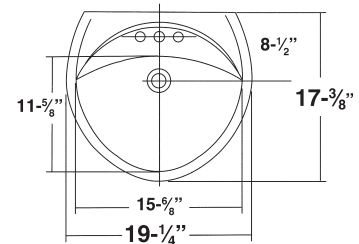

FEATURES

- 2-pc. pedestal lavatory. Combination lavatory bowl and pedestal leg.
- 4" (101.6mm) faucet hole drillings.
- Vitreous china.
- Full luxury comfort height.
- Lavatory with oval shape bowl and concealed overflow.
- Includes K1100 installation it.
- 5 Year Limited Residential Warranty / 1 Year Commercial Warranty

COLORS

- White
- Biscuit

TOILETS/LAVS

Specified Model

	MODEL NO.	DESCRIPTION	Length	Width	Height
COMPLETE PEDESTAL LAVATORY KITS					
<input type="checkbox"/>	TLP-1444	Lavatory & Pedestal Leg	19 $\frac{1}{4}$ "	17 $\frac{3}{8}$ "	35 $\frac{5}{8}$ "
INDIVIDUAL COMPONENTS					
<input type="checkbox"/>	TL-1444	Lavatory Bowl - 4" centers	19 $\frac{1}{4}$ "	17 $\frac{3}{8}$ "	5 $\frac{3}{4}$ "
<input type="checkbox"/>	TP-1440	Pedestal Leg only	8 $\frac{1}{2}$ "	8 $\frac{1}{2}$ "	29 $\frac{7}{8}$ "

Dimensions shown for location of supplies, waste and mounting clips are suggested. Installation instructions supplied with lavatory. Mounting clips included.

Provide suitable reinforcement for wall support. These measurements are subject to change or cancellation. No responsibility is assumed for use of superseded or voided pages.