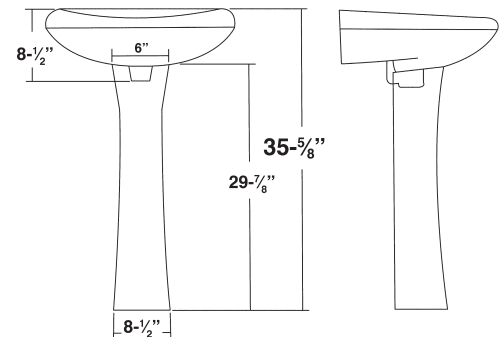

FEATURES

- 2-pc. pedestal lavatory. Combination lavatory bowl and pedestal leg.
- 4" (101.6mm) faucet hole drillings.
- Vitreous china.
- Full luxury comfort height.
- Lavatory with oval shape bowl and concealed overflow.
- Includes K1100 installation it.
- 5 Year Limited Residential Warranty / 1 Year Commercial Warranty

COLORS

- White
- Biscuit

TOILETS/LAVS

Specified Model

	MODEL NO.	DESCRIPTION	Length	Width	Height
COMPLETE PEDESTAL LAVATORY KITS					
<input type="checkbox"/>	TLP-1444	Lavatory & Pedestal Leg	19 $\frac{1}{4}$ "	17 $\frac{3}{8}$ "	35 $\frac{5}{8}$ "
INDIVIDUAL COMPONENTS					
<input type="checkbox"/>	TL-1444	Lavatory Bowl - 4" centers	19 $\frac{1}{4}$ "	17 $\frac{3}{8}$ "	5 $\frac{3}{4}$ "
<input type="checkbox"/>	TP-1440	Pedestal Leg only	8 $\frac{1}{2}$ "	8 $\frac{1}{2}$ "	29 $\frac{7}{8}$ "

Dimensions shown for location of supplies, waste and mounting clips are suggested. Installation instructions supplied with lavatory. Mounting clips included.

Provide suitable reinforcement for wall support. These measurements are subject to change or cancellation. No responsibility is assumed for use of superseded or voided pages.