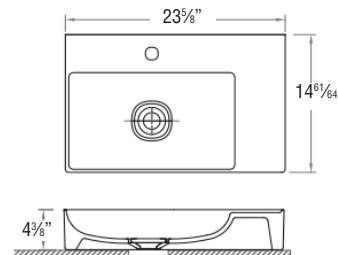

### Above Counter Bowls

- Rachel vitreous china best fits 24½" to 42½" tops

- Martha vitreous china fits 42½" L and above tops