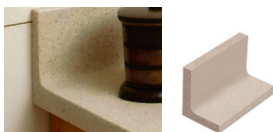

Integral Covered Backsplash