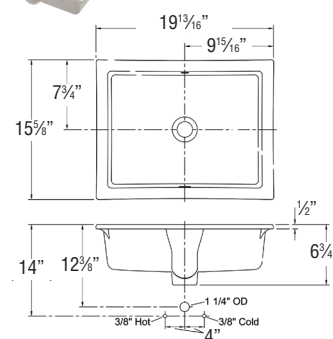

## FEATURES

- Solid Surface material features a seamless color all the way through. Solid Surface doesn't support bacteria growth. Highly durable, non-porous renewable surface.
- 22¼" Depth eased edge Solid Surface slab cut to length. Lengths from 24½" to 61½".
- Thickness: 1-1/2"
- 4" high x 1/2" deep integral covered backsplash with eased edge profile.
- Single, 4", and 8" faucet hole drillings.
- Eased front edge profile.
- White solid surface integral bowl or white vitreous china undermount or vessel bowl.
- Side Splash with eased edge profile. Reversible for use on either left or right side. 4" high x 1/2" deep loose side splash is set on after backsplash is installed and butts up to backsplash. Side splash length stops at front edge where profile begins.
- 10 Year Ltd. Residential Warranty  
3 Year Ltd. Commercial Warranty

### To Be Specified: Faucet Hole Drilling

- Single
- 4"cc
- 8"cc

Faucet Hole Drillings approx. 2½" from cut-out. Allow 1/4" variance.

## To Be Specified: Vanity Bowl

### Above Counter Bowls

- Rachel vitreous china best fits 24½" to 42½" tops

- Martha vitreous china fits 42½" L and above tops