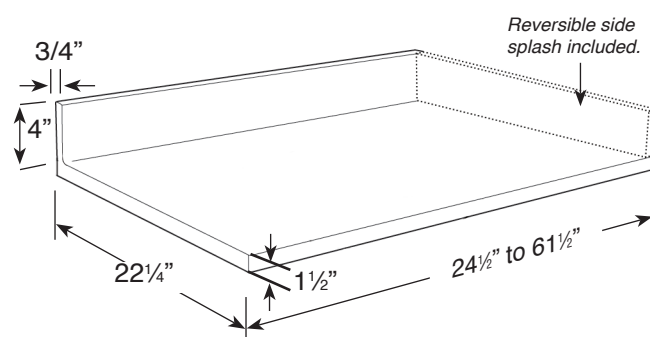

White Carrara solid surface vanity top with white undermount vision vitreous china bowl, eased front edge