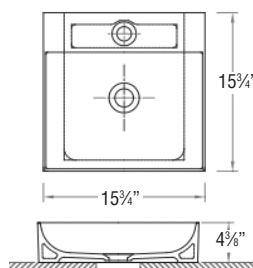

### To Be Specified: Faucet Hole Drilling

- Single
- 4"cc
- 8"cc

Faucet Hole Drillings approx. 2½" from cut-out. Allow 1/4" variance.

## To Be Specified: Vanity Bowl

### Above Counter Bowls

- Rachel vitreous china best fits 24½" to 42½" tops

- Martha vitreous china fits 42½" L and above tops