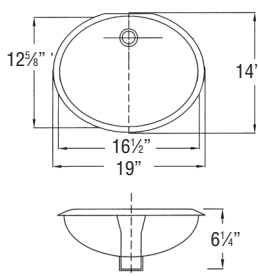

To Be Specified: Vanity Bowl

Undermount Bowls

- ☐ Newport solid surface fits all tops