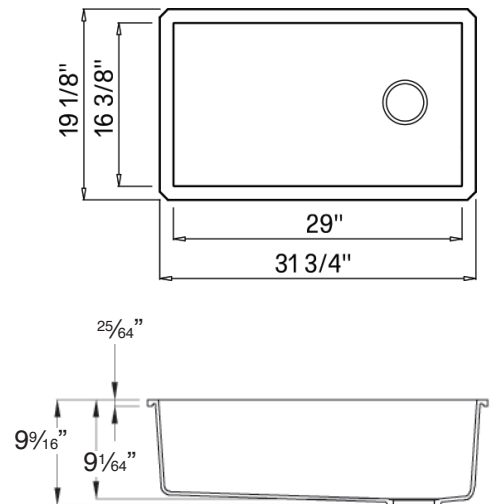

**FEATURES**

- 31<sup>3</sup>/<sub>4</sub>" x 19<sup>1</sup>/<sub>8</sub>" x 9<sup>1</sup>/<sub>2</sub>" super single bowl is size of double bowl sink.
- Under counter mount kitchen sink. The rim of the sink is under neath the countertop.
- Transolid silQ®granite sinks are by made with the union of natural granite and acrylic resin. The result gives our sinks high resistance to high temperatures, scratches, dents and chips, as well as impacts and violent shocks.
- The non-porous surface is resistant to bacteria growth and reduces the need for cleaning with harsh chemicals and is 100% food safe.
- Lifetime Limited Residential Warranty

**COLORS**

- 5 Colors

**OPTIONS**

- TSGRSS Bottom Sink Grid, TCB1417-L Bamboo Cutting Board, TSDIK Universal Sink Drain Installation Kit, 2210 Covered Flip-Top Sink Strainer, 2310 Remote Flip-Top Sink Strainer, 4010 Covered Flip-Top Disposer Strainer, 2012 Standard Sink Strainer, Soap Dispenser.

**Specified Model**

Model	<b>RUSS3118</b>
Overall Dimensions	L31 <sup>3</sup> / <sub>4</sub> " x W19 <sup>1</sup> / <sub>8</sub> " x D9 <sup>1</sup> / <sub>2</sub> "
Bowl Dimensions	L29" x W16 <sup>3</sup> / <sub>8</sub> " x D9 <sup>1</sup> / <sub>64</sub> "
Faucet Holes	0
Shipping Weight	48 lbs.
Material	silQ®granite
Installation	under counter mounted
Required	1 basket strainer not supplied