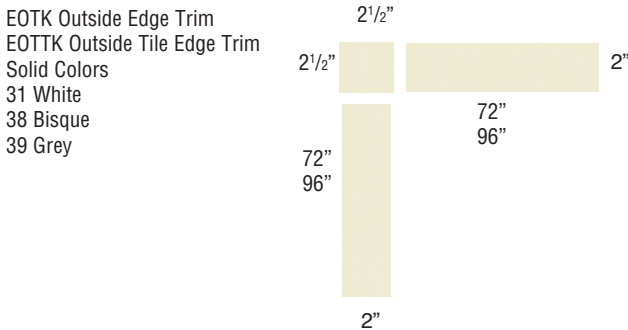

Solid Surface Trim Kits