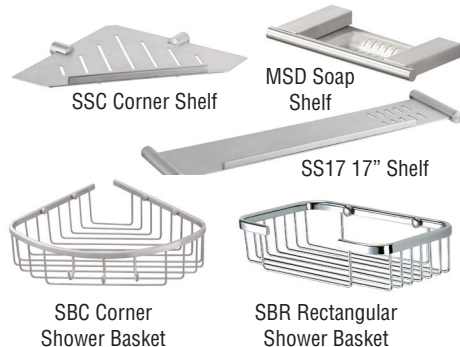

Shelves & Baskets - stainless steel