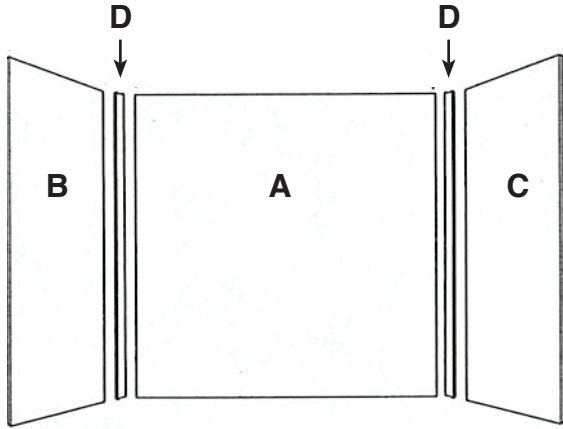

36" x 36" shower walls SWK3636

	MODEL NO	DESCRIPTION
A	SWK363672	Back Wall (1 panel)
B	or	Left End Wall (1 panel)
C	SWK363696	Right End Wall (1 panel)
D		Inside Corner Trim (2 pcs.)