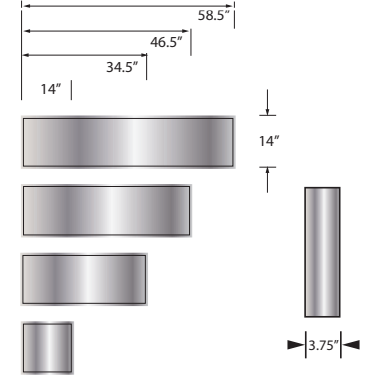

## OPTIONS: STORAGE PODS

Available for on-site installation. Must be ordered separately.

STH1414 and STV15814-SS27

**STH Horizontal Storage Pods**  
Horizontal Pods are designed to run the entire length of the shower in 60", 48" or 36" sizes