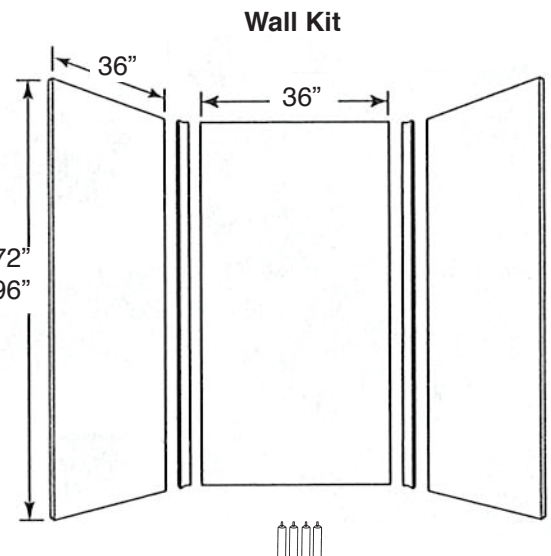

# 36" x 36" shower walls SWK3636

	MODEL NO	DESCRIPTION
<b>A</b>	<b>SWK363672</b>	Back Wall (1 panel)
<b>B</b>	<b>or</b>	Left End Wall (1 panel)
<b>C</b>	<b>SWK363696</b>	Right End Wall (1 panel)
<b>D</b>		Inside Corner Trim (2 pcs.)