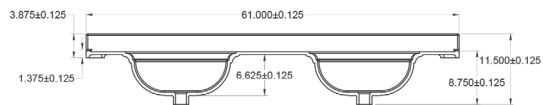

- IAPMO Z124-2011
- ISO 9001:2008
- UPC®

NOTE: See back for more detailed dimensions

SV2225
25" x 22"

SV2231
31" x 22"

SV2237
37" x 22"

SV2249
49" x 22"

SV2261
61" x 22"

SV2261D
61" x 22"