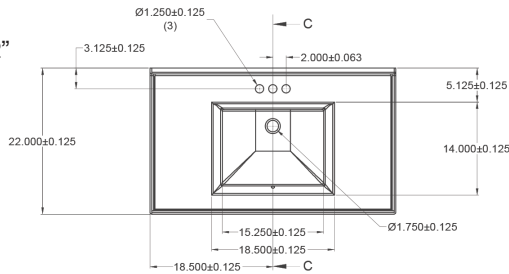

- IAPMO Z124-2011
- ISO 9001:2008
- UPC®

NOTE: See back for more detailed dimensions

SV2225
25" x 22"

SV2231
31" x 22"

SV2237
37" x 22"

SV2249
49" x 22"

SV2261
61" x 22"

SV2261D
61" x 22"