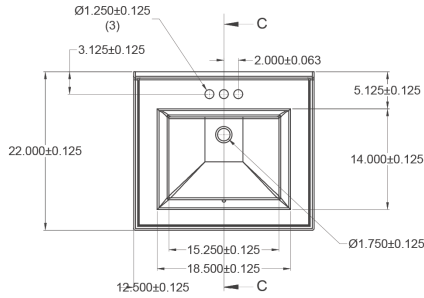

- IAPMO Z124-2011
- ISO 9001:2008
- UPC®

NOTE: See back for more detailed dimensions

SV2225
25" x 22"

SV2231
31" x 22"

SV2237
37" x 22"

SV2249
49" x 22"

SV2261
61" x 22"

SV2261D
61" x 22"