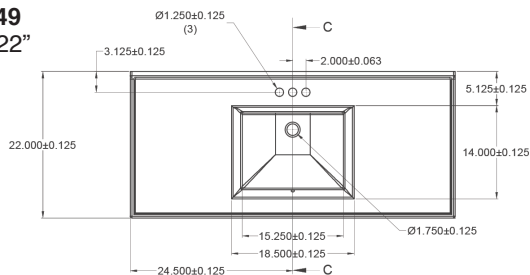

- IAPMO Z124-2011
- ISO 9001:2008
- UPC®

NOTE: See back for more detailed dimensions

SV2225
25" x 22"

SV2231
31" x 22"

SV2237
37" x 22"

SV2249
49" x 22"

SV2261
61" x 22"

SV2261D
61" x 22"