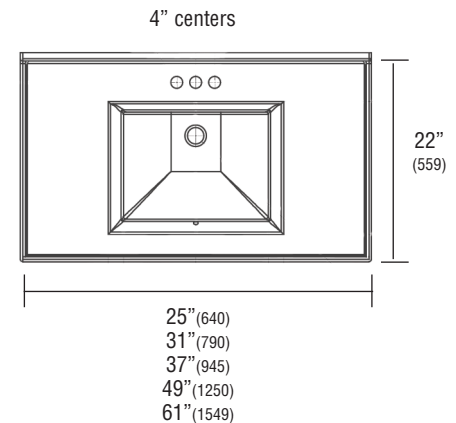

FEATURES

- Premium cultured marble vanity top with coved backsplash.
- 3/4" thick. 1-1/8" edge profile.
- Color matched integral square shape 7" deep bowl.
- Top includes 4" centerset faucet hole drilling.
- No overflow.
- No drip edge.
- 5 Year Limited Residential Warranty
1 Year Commercial Warranty

COLORS

- White
- Midnight Chrome
- Latte
- Frost

Specified Model

	Model No.	No. of bowls	Length	Width	Depth
<input type="checkbox"/>	SV2225	Single	25"	22"	8 ³ / ₄ "
<input type="checkbox"/>	SV2231	Single	31"	22"	8 ³ / ₄ "
<input type="checkbox"/>	SV2237	Single	37"	22"	8 ³ / ₄ "
<input type="checkbox"/>	SV2249	Single	49"	22"	8 ³ / ₄ "
<input type="checkbox"/>	SV2261	Single	61"	22"	8 ³ / ₄ "
<input type="checkbox"/>	SV2261D	Double	61"	22"	8 ³ / ₄ "

- IAPMO Z124-2011
- ISO 9001:2008
- UPC®

NOTE: See back for more detailed dimensions

SV2225
25" x 22"

SV2231
31" x 22"

SV2237
37" x 22"

SV2249
49" x 22"

SV2261
61" x 22"

SV2261D
61" x 22"