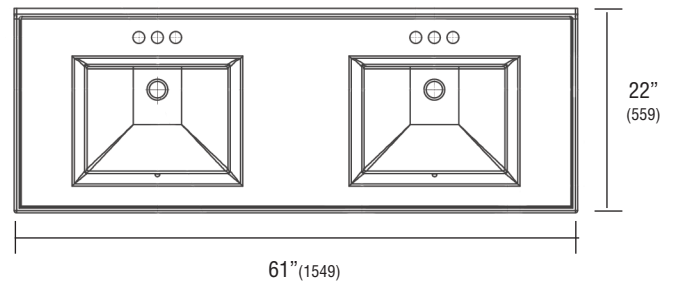

FEATURES

- Premium cultured marble vanity top with coved backsplash.
- 3/4" thick. 1-1/8" edge profile.
- Color matched integral square shape 7" deep bowl.
- Top includes 4" centerset faucet hole drilling.
- No overflow.
- No drip edge.
- 5 Year Limited Residential Warranty
1 Year Commercial Warranty

COLORS

- White
- Midnight Chrome
- Latte
- Frost

Specified Model

	Model No.	No. of bowls	Length	Width	Depth
<input type="checkbox"/>	SV2225	Single	25"	22"	8 ³ / ₄ "
<input type="checkbox"/>	SV2231	Single	31"	22"	8 ³ / ₄ "
<input type="checkbox"/>	SV2237	Single	37"	22"	8 ³ / ₄ "
<input type="checkbox"/>	SV2249	Single	49"	22"	8 ³ / ₄ "
<input type="checkbox"/>	SV2261	Single	61"	22"	8 ³ / ₄ "
<input type="checkbox"/>	SV2261D	Double	61"	22"	8 ³ / ₄ "

- IAPMO Z124-2011
- ISO 9001:2008
- UPC®

NOTE: See back for more detailed dimensions

SV2225
25" x 22"

SV2231
31" x 22"

SV2237
37" x 22"

SV2249
49" x 22"

SV2261
61" x 22"

SV2261D
61" x 22"