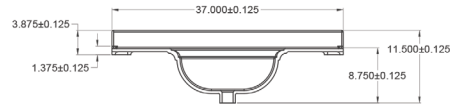

- IAPMO Z124-2011
- ISO 9001:2008
- UPC®

NOTE: See back for more detailed dimensions

SV2225
25" x 22"

SV2231
31" x 22"

SV2237
37" x 22"

SV2249
49" x 22"

SV2261
61" x 22"

SV2261D
61" x 22"