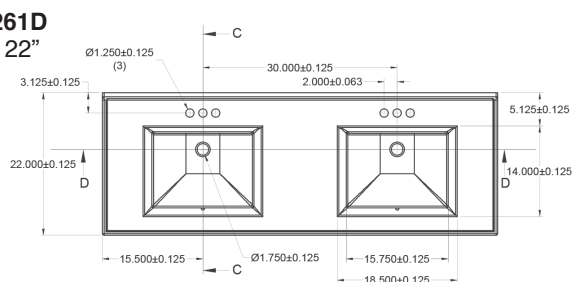

- IAPMO Z124-2011
- ISO 9001:2008
- UPC®

NOTE: See back for more detailed dimensions

SV2225
25" x 22"

SV2231
31" x 22"

SV2237
37" x 22"

SV2249
49" x 22"

SV2261
61" x 22"

SV2261D
61" x 22"