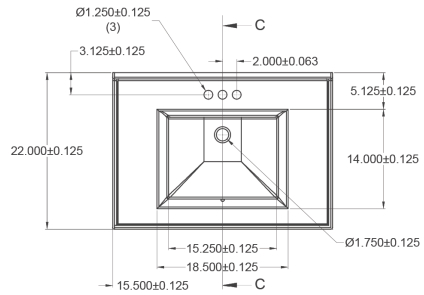

- IAPMO Z124-2011
- ISO 9001:2008
- UPC®

NOTE: See back for more detailed dimensions

SV2225
25" x 22"

SV2231
31" x 22"

SV2237
37" x 22"

SV2249
49" x 22"

SV2261
61" x 22"

SV2261D
61" x 22"