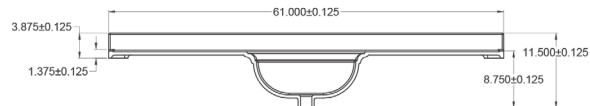

- IAPMO Z124-2011
- ISO 9001:2008
- UPC®

NOTE: See back for more detailed dimensions

SV2225
25" x 22"

SV2231
31" x 22"

SV2237
37" x 22"

SV2249
49" x 22"

SV2261
61" x 22"

SV2261D
61" x 22"