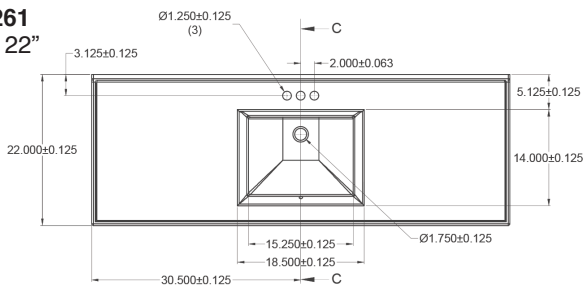

- IAPMO Z124-2011
- ISO 9001:2008
- UPC®

NOTE: See back for more detailed dimensions

SV2225
25" x 22"

SV2231
31" x 22"

SV2237
37" x 22"

SV2249
49" x 22"

SV2261
61" x 22"

SV2261D
61" x 22"