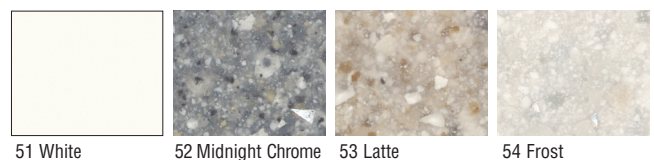

FEATURES

- Premium cultured marble vanity top with coved backsplash.
- 3/4" thick. 1-1/8" edge profile.
- Color matched integral square shape 7" deep bowl.
- Top includes 4" centerset faucet hole drilling.
- No overflow.
- No drip edge.
- 5 Year Limited Residential Warranty
  1 Year Commercial Warranty

COLORS

- White
- Midnight Chrome
- Latte
- Frost

Specified Model

	Model No.	No. of bowls	Length	Width	Depth
☐	SV2225	Single	25"	22"	8³/₄"
☐	SV2231	Single	31"	22"	8³/₄"
☐	SV2237	Single	37"	22"	8³/₄"
☐	SV2249	Single	49"	22"	8³/₄"
☐	SV2261	Single	61"	22"	8³/₄"
☐	SV2261D	Double	61"	22"	8³/₄"

To Be Specified: Color

	Color No.
☐	51 White
☐	52 Midnight Chrome
☐	53 Latte
☐	54 Frost

Compliance Certifications - Meets or Exceeds the Following Specifications

- IAPMO Z124-2011
- ISO 9001:2008
- UPC®

NOTE: See back for more detailed dimensions