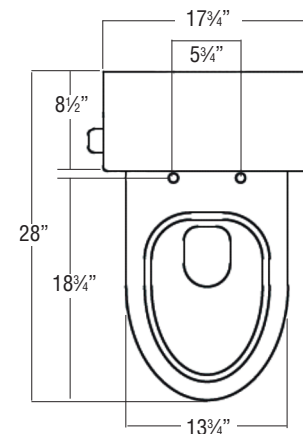

**FEATURES**

- Close coupled 1-pc. toilet with top-mount slow closing seat.
- 12" (305mm) rough-in.
- Vitreous china.
- 1.28 gpf/4.8 Lpf.
- High efficiency, low consumption, utilizes 20% less water.
- Siphon action flush.
- 800 MaP rating.
- Smooth-sided, concealed fully glazed trapway.
- Chrome trip lever.
- 2 color-matched bolt caps.
- 5 Year Limited Residential Warranty / 1 Year Commercial Warranty

**COLOR**

- White

**TOILETS/LAVS**

**Specified Model**

	MODEL NO.	DESCRIPTION	Length	Width	Height
<b>COMPLETE TOILET</b>					
<input type="checkbox"/>	TBTS-2400	Elongated Front Toilet with slow closing seat	22"	17 <sup>3</sup> / <sub>4</sub> "	28 <sup>1</sup> / <sub>2</sub> "