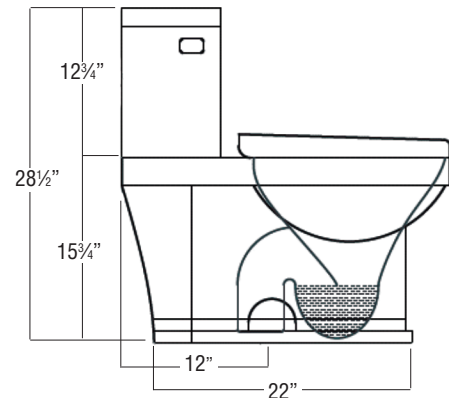

**FEATURES**

- Close coupled 1-pc. toilet with top-mount slow closing seat.
- 12" (305mm) rough-in.
- Vitreous china.
- 1.28 gpf/4.8 Lpf.
- High efficiency, low consumption, utilizes 20% less water.
- Siphon action flush.
- 800 MaP rating.
- Smooth-sided, concealed fully glazed trapway.
- Chrome trip lever.
- 2 color-matched bolt caps.
- 5 Year Limited Residential Warranty / 1 Year Commercial Warranty

**COLOR**

- White

**TOILETS/LAVS**

**Specified Model**

	MODEL NO.	DESCRIPTION	Length	Width	Height
<b>COMPLETE TOILET</b>					
<input type="checkbox"/>	TBTS-2400	Elongated Front Toilet with slow closing seat	22"	17 <sup>3</sup> / <sub>4</sub> "	28 <sup>1</sup> / <sub>2</sub> "