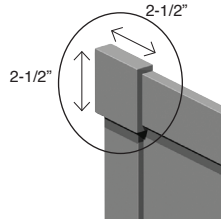

## INSTALLATION NOTES:

This product is to be installed according to the installation guide supplied with shower walls. This product designed to be installed over clean, smooth tile, waterproof drywall or cement board. If installing directly over tile, remove all loose pieces and fill for a consistent, smooth substrate.

**E. Outside Finish Edge Trim**

Outside Finish Edge Trim fits along the top of the wall panels and down the outer edge of the wall panel sides to the shower base.

**F. Corner Block Trim**

The solid surface corner blocks (set of 2) used at the top outside corners of the walls for a decorative finished appearance.