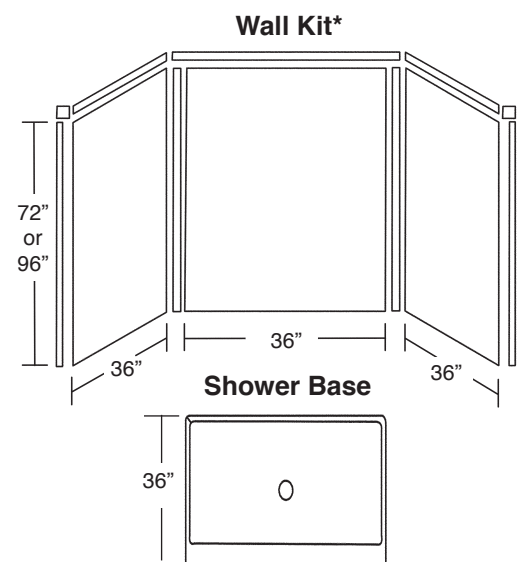

*Can be trimmed to fit