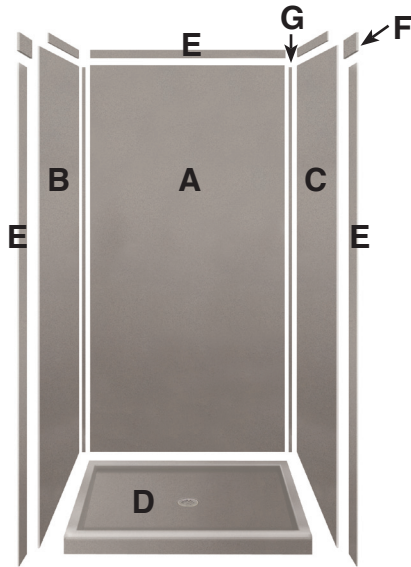

36" x 36" shower walls WK3636

INSTALLATION NOTES:

This product is to be installed according to the installation guide supplied with shower walls. This product designed to be installed over clean, smooth tile, waterproof drywall or cement board. If installing directly over tile, remove all loose pieces and fill for a consistent, smooth substrate.

Outside Finish Edge Trim fits along the top of the wall panels and down the outer edge of the wall panel sides to the shower base.

The solid surface corner blocks (set of 2) used at the top outside corners of the walls for a decorative finished appearance.

Inside Corner Cove Molding (2 pieces) included for out of square installation.

	MODEL #	DESCRIPTION
	WK363672	3-piece Wall Kit - 72" H
	WK363696	3-piece Wall Kit - 96" H
A		Back Wall (1 panel)
B		Left End Wall (1 panel)
C		Right End Wall (1 panel)
D	PAN3636SCC	Shower Base - center drain

DECOR

OPTIONS: ACCESSORIES

Available for on-site installation. Must be ordered separately. See Accessories Specification for further information.

Product Information

MODEL NO.	SHOWER DOOR	
	MAXIMUM WIDTH	MAXIMUM HEIGHT
WK363672	34"	69-1/2"
WK363696	34"	93-1/2"