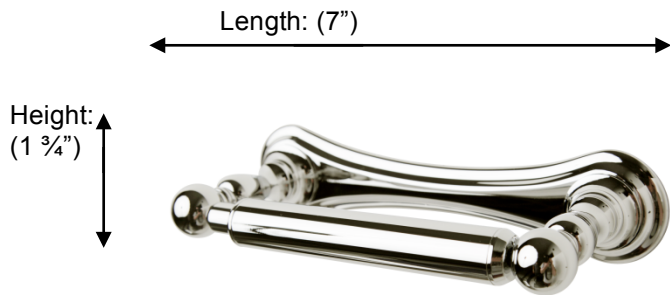

KINGSTON

66323 Double Post Roll holder

Depth: (3")
Center to Center: (5 5/8")

Description:

Double post roll holder

Finishes:

-  CR – Chrome
-  PV – Polished Brass
-  UB – Unlacquered Brass
-  NI – Polished Nickel
-  ES – Satin Nickel
-  GD – Gold

Material:

Brass

Method of Fixing:

Direct to wall

Country of Origin:

Portugal

All Dimensions are approximate