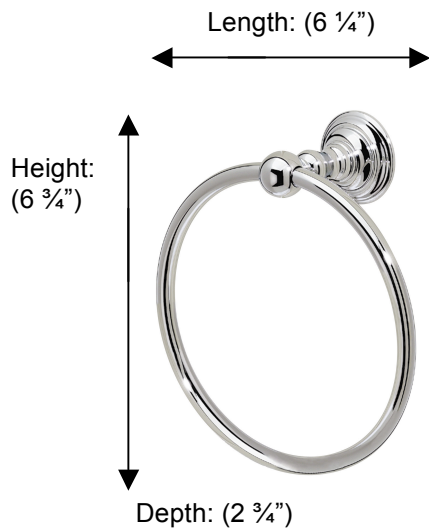

KINGSTON

66340 Towel Ring

Description:
Towel ring, 6"

Finishes:

-  CR – Chrome
-  PV – Polished Brass
-  UB – Unlacquered Brass
-  NI – Polished Nickel
-  ES – Satin Nickel
-  GD – Gold

Material:
Brass

Backplate Diameter: (1 3/4")

Method of Fixing:
Direct to wall

Country of Origin:

Portugal