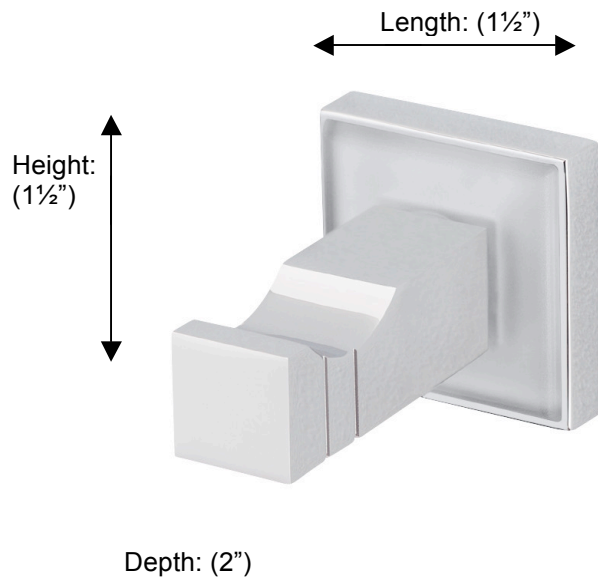

CUBIS PLUS

67410 Small Hook

**Description:**

Small hook

Finishes:

- CR – Chrome
- NI – Polished Nickel
- ES – Satin Nickel

Material:

Brass

Backplate Dimension: 1 ½"

Method of Fixing:

Direct to wall

Country of Origin:

Portugal

All Dimensions are approximate