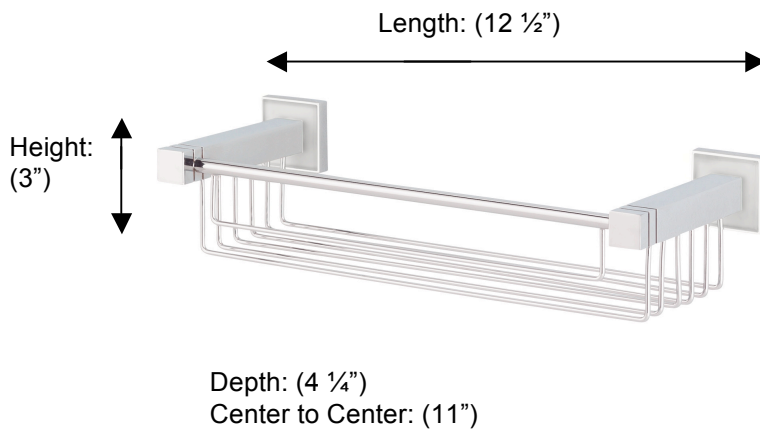

CUBIS PLUS

67482 Sponge Basket

Description:
Sponge Basket

Finishes:

- CR – Chrome
- NI – Polished Nickel
- ES – Satin Nickel

Material:
Brass

Backplate Dimension: (1 1/2")

Method of Fixing:
Direct to wall