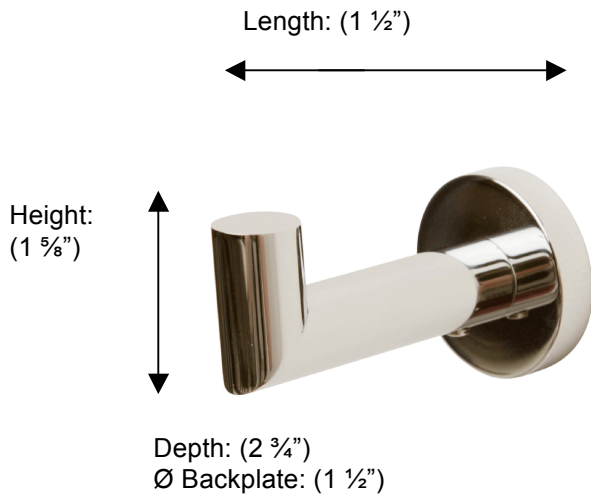

PORTO

67510 ROBE HOOK

**Description:**

Robe hook

Finishes:

-  CR – Chrome
-  PV – Polished Brass
-  UB – Unlacquered Brass
-  MB – Matte Black
-  NI – Polished Nickel
-  ES – Satin Nickel
-  GD – Gold

Material:

Brass

Method of Fixing:

Direct to wall

Country of Origin:

Portugal

All Dimensions are approximate