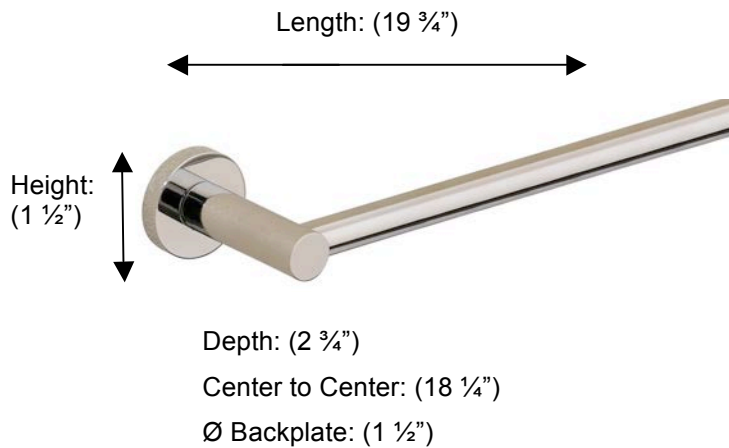

## 67545 TOWEL RAIL

**Description:**

Med. Towel Rail, 19 3/4"

**Finishes:**

-  CR – Chrome
-  PV – Polished Brass
-  UB – Unlacquered Brass
-  MB – Matte Black
-  NI – Polished Nickel
-  ES – Satin Nickel
-  GD – Gold

**Material:**

Brass

**Method of Fixing:**

Direct to wall

Country of Origin:

Portugal