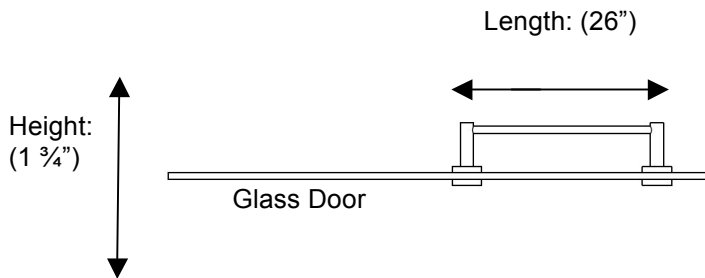

ESSENTIALS/PORTO

67549 Shower Door Kit

Top View

Depth: (2 3/4")

Includes: 26" rail which can be field cut

Backplate Ø: (1 1/2")

Post Ø: 10mm to 12mm or approximately 7/16"

Recommended bit: Use 3/8" to 1/2" bit

Description:

Towel rail with Porto backplates

Finishes:

-  CR – Chrome
-  PV – Polished Brass
-  UB – Unlacquered Brass
-  MB – Matte Black
-  NI – Polished Nickel
-  ES – Satin Nickel
-  GD – Gold

Material:

Brass
Rubber

Method of Fixing:

Direct to glass door

Country of Origin:

Portugal

All Dimensions are approximate