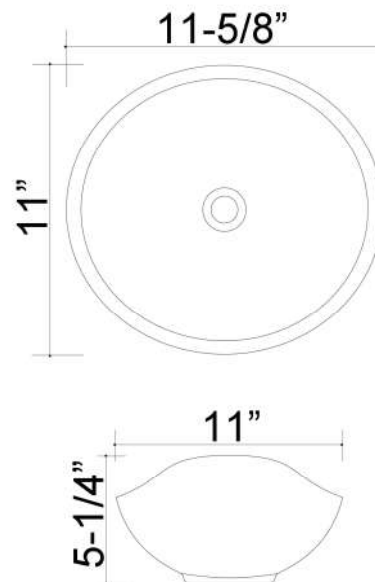

# ABOVE COUNTER BASIN

Cat. No  
4-8022

W: 11-5/8"  
D: 11"  
H: 5-1/4"

## Interior Dimensions:

Basin Interior: 10-1/8" x 10-3/4"  
Basin Depth: 4-1/4"  
Back of basin to center of drain: 6"

Dimensions of fixture are nominal and may vary within the range of tolerances established by AMSE Standard A112.19.2.2013 Dimensions and specifications subject to change without notice.