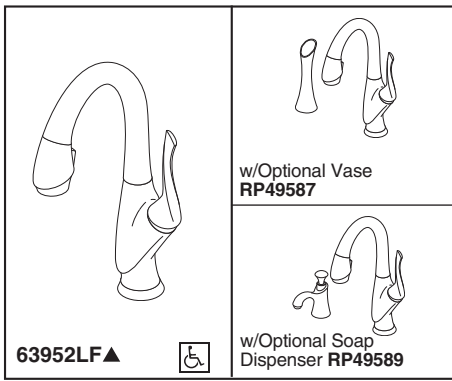

## BAR/PREP SINK FAUCETS

- Belo® Collection
- Single Handle Pull-Down
- Deck Mount
- Single or 2 Hole Sink Applications
- Optional Vase Interchangeable with Soap Dispenser
- MagnaDock® Magnetic Docking

### STANDARD SPECIFICATIONS:

- Single handle bar/prep sink faucets for exposed mounting on single hole sinks.
- Solid brass fabricated body.
- 13 1/2" (343 mm) high, 6 1/2" (165 mm) long, spout swings 360°.
- Lever handle. Control mechanism shall be full-motion valve cartridge
- Quick connect hoses.
- MagnaDock® magnetic docking.
- Red/Blue graphics on handle button to indicate hot/cold temperature.
- Dual integral check valves in adapter assembly.
- Spacer for mounting nut to reduce number of turns required for installation.
- Mounting wrench to assist in tightening mounting nut securely.
- Hose travels inside mounting shank so it will not interfere with deck edges.
- Keyed trim ring to help alignment and aid installation.
- Max. 1.5 gpm @ 60 PSI, 5.7 L/min @ 414 kPa