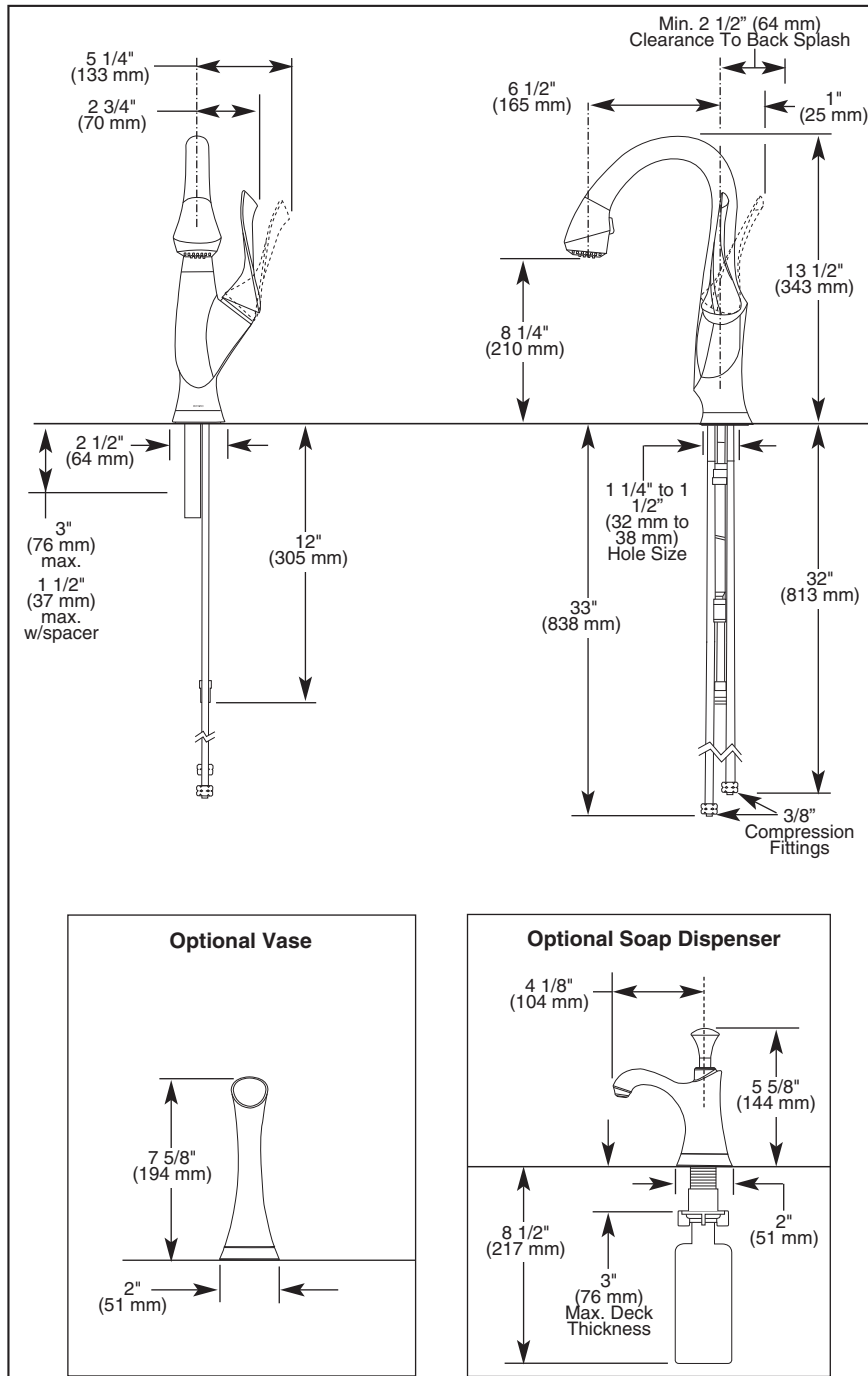

## BAR/PREP SINK FAUCETS

- Belo® Collection
- Single Handle Pull-Down
- Deck Mount
- Single or 2 Hole Sink Applications
- Optional Vase Interchangeable with Soap Dispenser
- MagnaDock® Magnetic Docking

### STANDARD SPECIFICATIONS:

- Single handle bar/prep sink faucets for exposed mounting on single hole sinks.
- Solid brass fabricated body.
- 13 1/2" (343 mm) high, 6 1/2" (165 mm) long, spout swings 360°.
- Lever handle. Control mechanism shall be full-motion valve cartridge
- Quick connect hoses.
- MagnaDock® magnetic docking.
- Red/Blue graphics on handle button to indicate hot/cold temperature.
- Dual integral check valves in adapter assembly.
- Spacer for mounting nut to reduce number of turns required for installation.
- Mounting wrench to assist in tightening mounting nut securely.
- Hose travels inside mounting shank so it will not interfere with deck edges.
- Keyed trim ring to help alignment and aid installation.
- Max. 1.5 gpm @ 60 PSI, 5.7 L/min @ 414 kPa