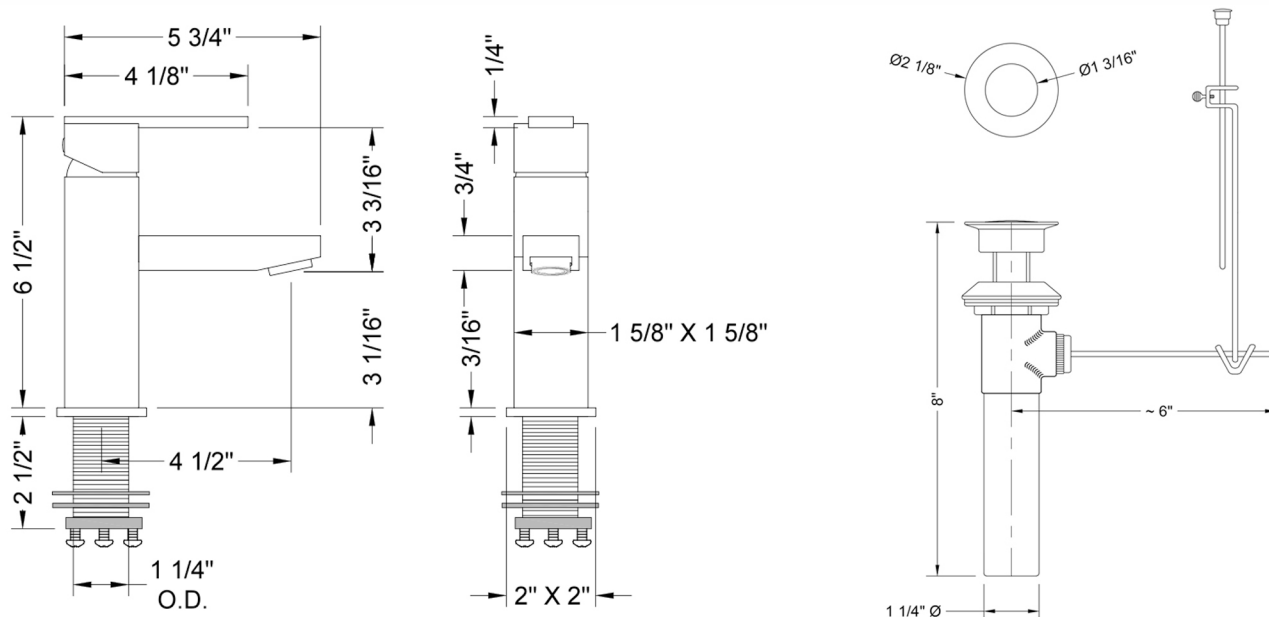

## CUBIX® Single Hole Faucet with Standard Drain

Model #: 3377-736-

### FEATURES:

- Single lever faucet including pop-up drain
- ADA compliant
- All brass body, ceramic cartridge
- Stationary Spout
- Stainless steel flex supplies included with  $\frac{3}{8}$ " O.D. female ends
- Spout Hole Size:  $1\frac{3}{8}$ " -  $1\frac{3}{4}$ "
- Available Flow Rates: 1.5, 1.2, & 0.5 GPM. Additional flow rate (aerator) options available. Contact JACLO

### SPECIFICATION DRAWING: