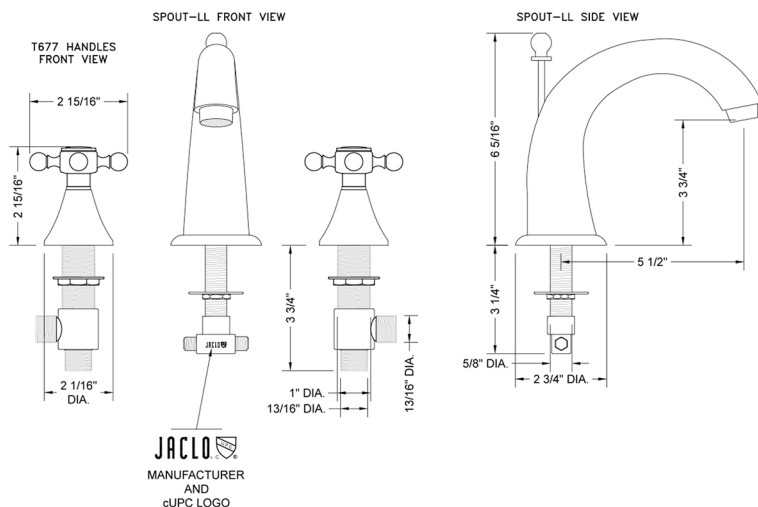

Cranford Faucet with Ball Cross Handles- 1.2 GPM

Model #: 5460-T677-1.2-

FEATURES:

- All brass 8" - 12" widespread faucet includes brass pop-up drain with overflow
- 1/4 turn ceramic valves
- Stationary Spout
- Available Flow Rates: 1.5, 1.2 & 0.5 GPM. Additional flow rate (aerator) options available. Contact JACLO.
- 5 1/2" spout reach
- Spout Hole Size Min-Max: 1 1/4" - 1 3/4"
- Valve Hole Size Min-Max: 1 1/8" - 1 5/8"

SPECIFICATION DRAWING:

AVAILABLE HANDLES:

COMPLIANCES:

CEC

Complies with: ASME A112.18.1-2012/CSA B125.1-12