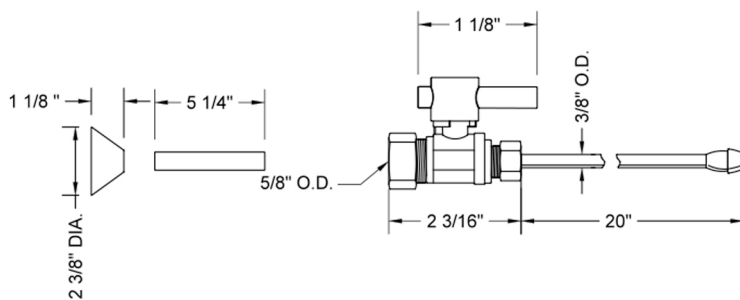

Quarter Turn Straight Pattern 5/8" O.D. Compression (Fits 1/2" Copper) x 3/8" O.D. Faucet Supply Kit Contempo Lever, 20" Supply Tubes, Cover Tubes, Escutcheons

Model #: 622-2-62CT-

FEATURES:

- Complete Faucet Supply Kit
- Kit contains:
 - (2) Quarter Turn Straight Pattern 5/8" O.D. Compression (Fits 1/2" Copper) x 3/8" O.D. Supply Valve with Contempo Lever Handle P/N 622-2
 - (2) 20" Copper Supply Tubes P/N 662
 - (2) Bell Escutcheons P/N 7116
 - (2) Cover Tubes P/N 579

SPECIFICATION DRAWING:

COMPONENTS	
DESCRIPTION	QTY:
STRAIGHT VALVE - CONTEMPO LEVER HANDLE	2
3/8" O.D. SUPPLY TUBE	2
2 3/8" BELL ESCUTCHEON	2
5 1/4" COVER TUBE	2

AVAILABLE HANDLES: