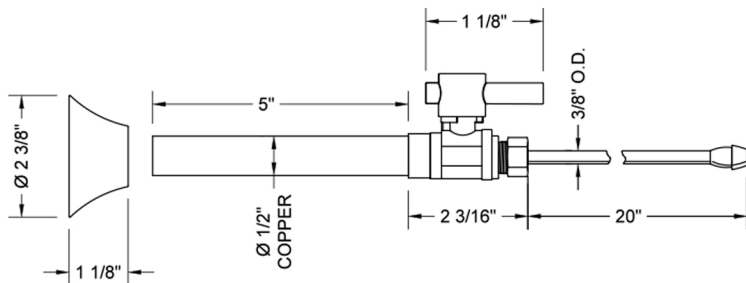

# Quarter Turn Straight Pattern 1/2" Copper (Sweat Fit) x 3/8" O.D. Faucet Supply Kit with Contempo Lever Handle, 20" Supply Tubes, Escutcheons

**Model #: 631-2-62-**

## FEATURES:

- Complete Faucet Supply Kit
- Kit contains:
  - (2) Quarter Turn Straight Pattern 1/2" Copper (Sweat Fit) x 3/8" O.D. Supply Valve with Contempo Lever Handle P/N 631-2
  - (2) 20" Copper Supply Tubes P/N 662
  - (2) Bell Escutcheons P/N 7116

## SPECIFICATION DRAWING:

COMPONENTS	
DESCRIPTION	QTY:
STRAIGHT VALVE - CONTEMPO LEVER HANDLE	2
3/8" O.D. SUPPLY TUBE	2
ESCUTCHEON	2