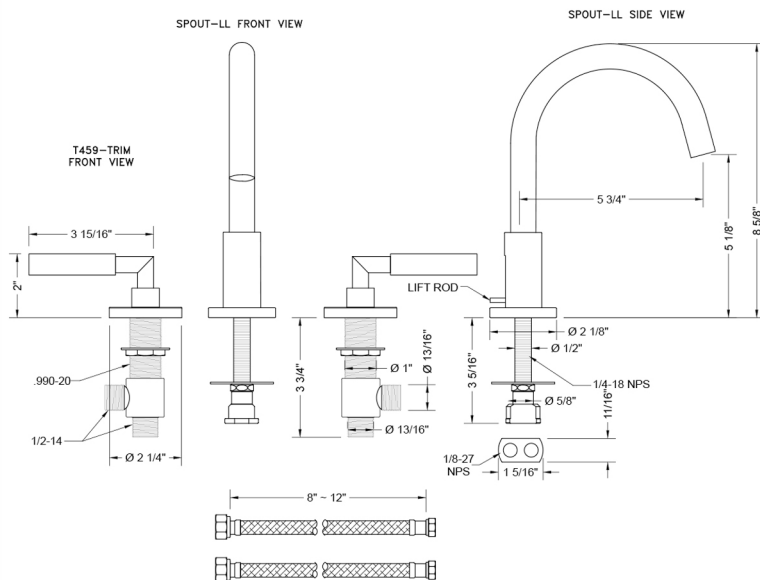

SPECIFICATION DRAWING: