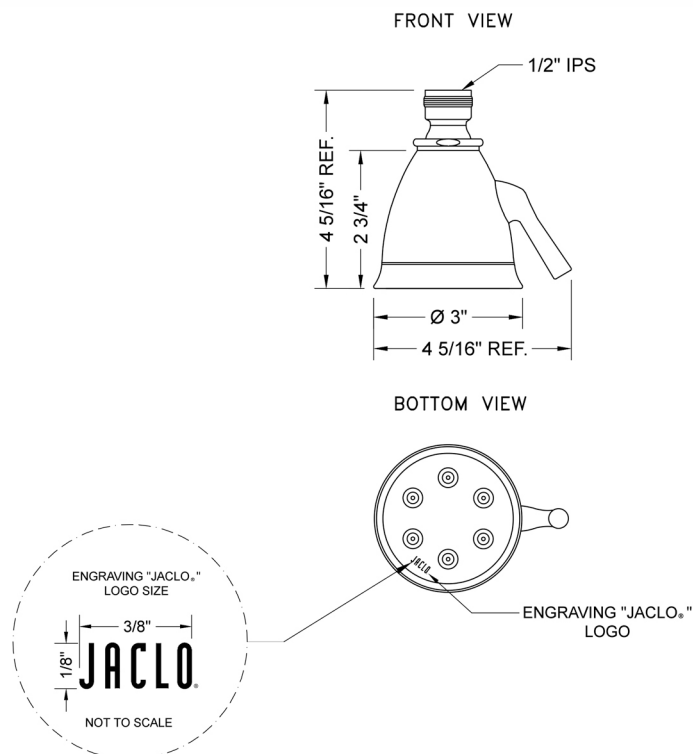

Retro #2 Showerhead - 1.75 GPM

Model #: B738-1.75-

FEATURES:

- 2 3/4" Brass adjustable spray showerhead
- 1/2" IPS adjustable brass ball joint to adjust angle of showerhead
- 6 adjustable jets with 48 individual sprays
- Adjusts from wide to narrow rain
- Easy clean flush system
- Traditional flared bell design
- Available flow rates: 2.5, 2.0, 1.75 & 1.5 GPM

SPECIFICATION DRAWING:

SPRAY PATTERNS: