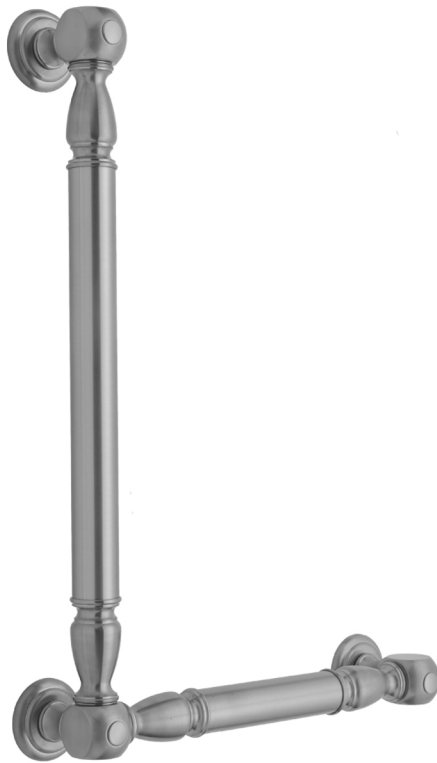

G20 32H x 16W 90° Right Hand Grab Bar

Model #: **G20-32H-16W-RH-**

FEATURES:

- ADA compliant when properly installed
- All brass construction, fully polished & plated
- All grab bars can be custom sized. Contact JACLO for pricing & availability
- Optional handshower sliders and toilet paper/wash cloth holders can be added only upon initial order
- Grab bars over 32" REQUIRE a middle post

AVAILABLE FINISHES:

Polished Chrome (PCH)	Satin Chrome (SC)	Bronze Umber (BU)
Satin Nickel (SN)	Pewter (PEW)	Caramel Bronze (CB)
Polished Nickel (PN)	Antique Brass (AB)	Antique Copper (ACU)
Oil-Rubbed Bronze (ORB)	Polished Brass (PB)	Polished Copper (PCU)
Vintage Bronze (VB)	Satin Brass (SB)	Matte Black (MBK)
Satin Gold (SG)	Polished Gold (PG)	Black Nickel (BKN)
Bombay Gold (BG)	Jewelers Gold (JG)	Europa Bronze (EB)
White (WH)	Sedona Beige (SDB)	Tristan Brass (TB)
Unlacquered Brass (ULB)	Satin Cooper (SCU)	

SPECIFICATION DRAWING:

BRASS LUXURY GRAB BAR			
PART. #	DESCRIPTION	A H	B W
G20-12H-12W	CENTER TO CENTER	12"	12"
G20-12H-16W	CENTER TO CENTER	12"	16"
G20-12H-24W	CENTER TO CENTER	12"	24"
G20-12H-32W	CENTER TO CENTER	12"	32"
G20-16H-12W	CENTER TO CENTER	16"	12"
G20-16H-16W	CENTER TO CENTER	16"	16"
G20-16H-24W	CENTER TO CENTER	16"	24"
G20-16H-32W	CENTER TO CENTER	16"	32"
G20-24H-12W	CENTER TO CENTER	24"	12"
G20-24H-16W	CENTER TO CENTER	24"	16"
G20-24H-24W	CENTER TO CENTER	24"	24"
G20-24H-32W	CENTER TO CENTER	24"	32"
G20-32H-12W	CENTER TO CENTER	32"	12"
G20-32H-16W	CENTER TO CENTER	32"	16"
G20-32H-24W	CENTER TO CENTER	32"	24"
G20-32H-32W	CENTER TO CENTER	32"	32"