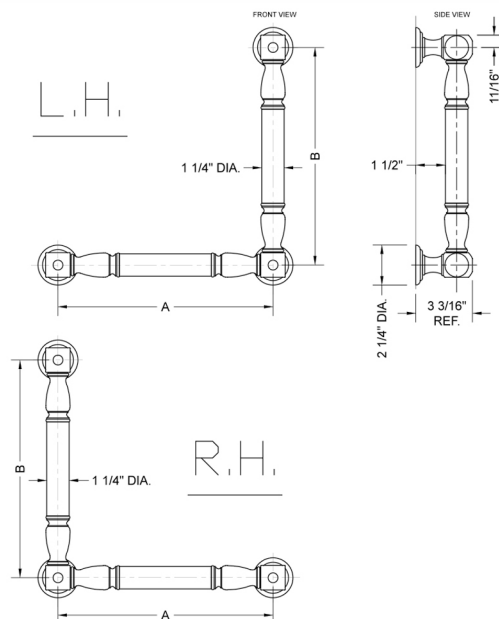

G20 32H x 16W 90° Right Hand Grab Bar

Model #: **G20-32H-16W-RH-**

FEATURES:

- ADA compliant when properly installed
- All brass construction, fully polished & plated
- All grab bars can be custom sized. Contact JACLO for pricing & availability
- Optional handshower sliders and toilet paper/wash cloth holders can be added only upon initial order
- Grab bars over 32" REQUIRE a middle post

SPECIFICATION DRAWING:

BRASS LUXURY GRAB BAR			
PART. #	DESCRIPTION	A H	B W
G20-12H-12W	CENTER TO CENTER	12"	12"
G20-12H-16W	CENTER TO CENTER	12"	16"
G20-12H-24W	CENTER TO CENTER	12"	24"
G20-12H-32W	CENTER TO CENTER	12"	32"
G20-16H-12W	CENTER TO CENTER	16"	12"
G20-16H-16W	CENTER TO CENTER	16"	16"
G20-16H-24W	CENTER TO CENTER	16"	24"
G20-16H-32W	CENTER TO CENTER	16"	32"
G20-24H-12W	CENTER TO CENTER	24"	12"
G20-24H-16W	CENTER TO CENTER	24"	16"
G20-24H-24W	CENTER TO CENTER	24"	24"
G20-24H-32W	CENTER TO CENTER	24"	32"
G20-32H-12W	CENTER TO CENTER	32"	12"
G20-32H-16W	CENTER TO CENTER	32"	16"
G20-32H-24W	CENTER TO CENTER	32"	24"
G20-32H-32W	CENTER TO CENTER	32"	32"