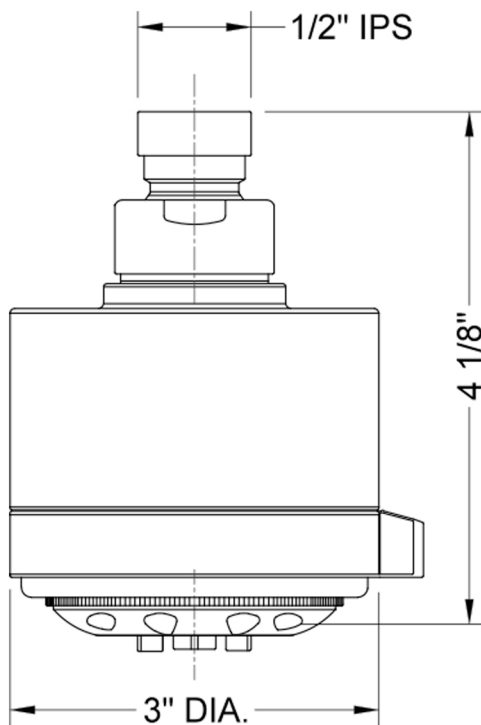

## Cylindrica 5 Power Spray Showerhead

**Model #: S179-**

### FEATURES:

- 5 function handshower
- 1/2 male threads
- Tab on adjusting ring allows for easy, adjustment of functions
- Contemporary design
- Not available in: EB, SDB, TB, ULB, WH

IDEAL FOR LOW WATER PRESSURE

### SPECIFICATION DRAWING: