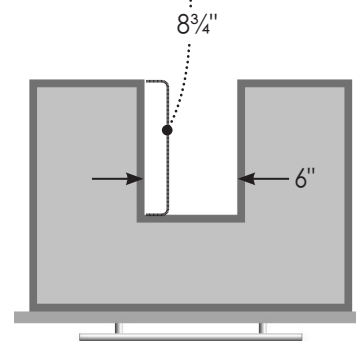

STRASSER

Specifications:

Wallingford Town Vanity
24" wide

24" wide, 34 1/2" tall
21" or 18" front-to-back

6

Vanity back clear openings for plumbing