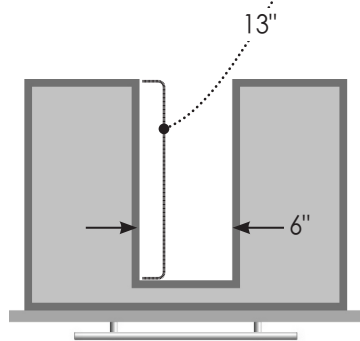

STRASSER

Specifications:

Wallingford Town Vanity
24" wide

24" wide, 34 1/2" tall
21" or 18" front-to-back

6

Vanity back clear openings for plumbing