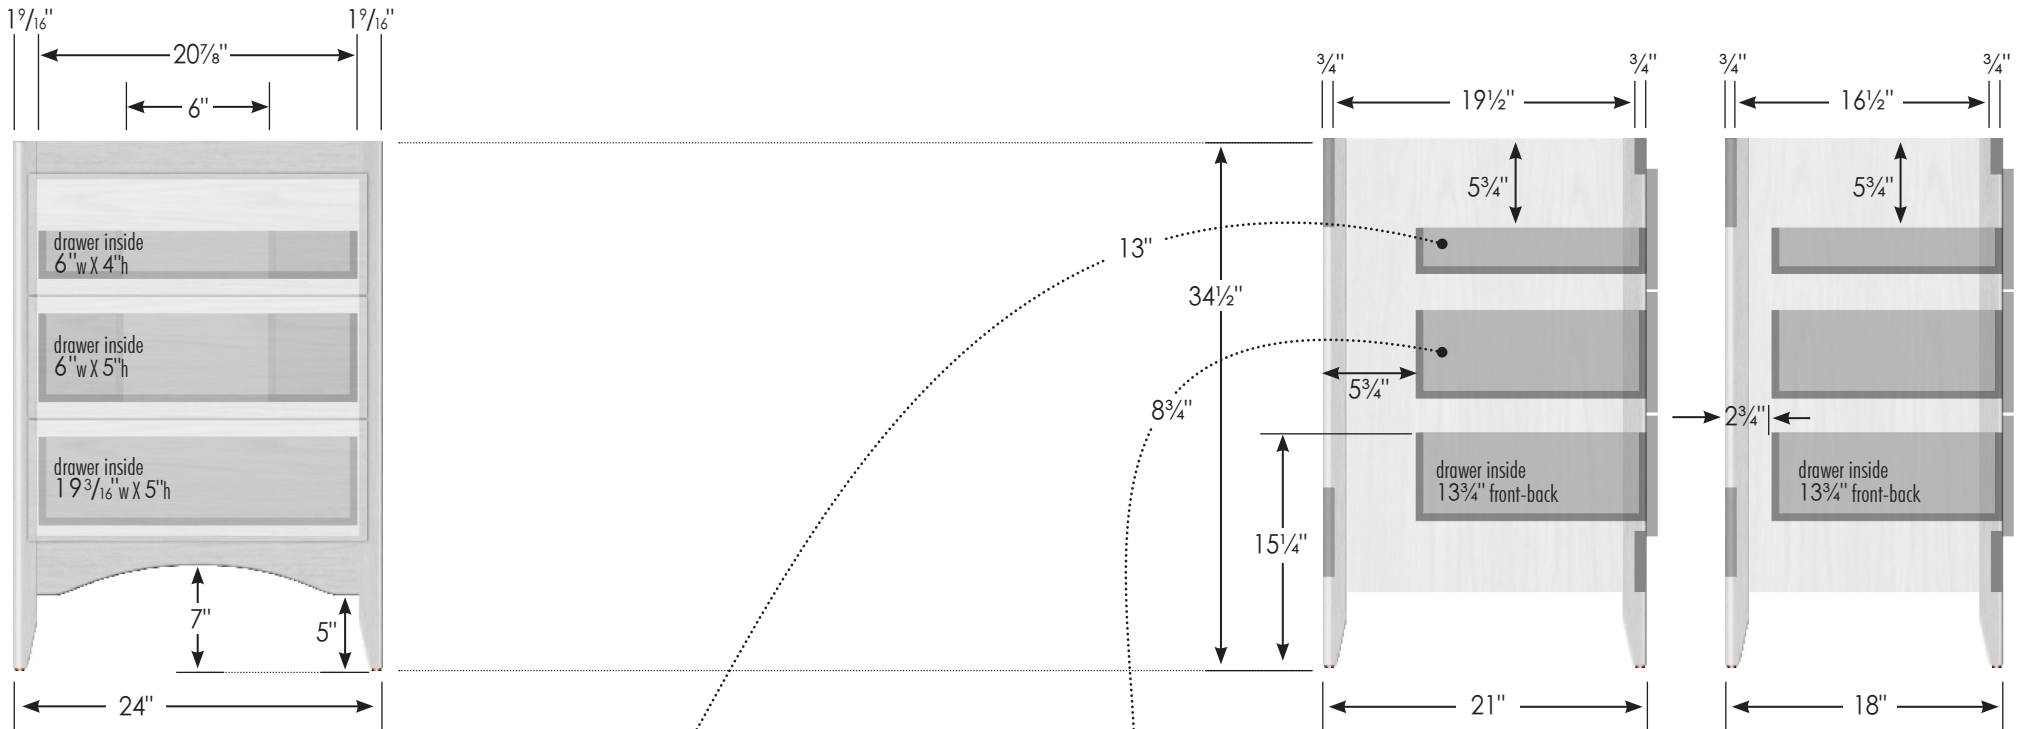

STRASSER

Specifications:

Wallingford Town Vanity
24" wide

24" wide, 34 1/2" tall
21" or 18" front-to-back

6

Vanity back clear openings for plumbing